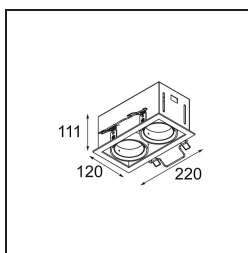

Date
Customer
Project
Type

Mini-Multiple Recessed Adjustable M-LED 2x DE Aluminium Matt - Black Matt

Specifications

Material	13130105	
Light Source Type	for M-LED	
Lifetime	L80B20 @50,000 Hours	
Lamp Included	No	
Number of Light Sources	2	
Light Direction	Down	
Optic	Reflector	
Input Voltage	Constant Current Driver Required	
Electrical Class	III	
IP Rating	20	
Glow wire rating (°C)	960	
Indoor/Outdoor	Indoor	
Application	Ceiling, Wall	
Mounting	Recessed	
Cut-out size (mm)	L 210 W 110	
Mounting depth (mm)	120.0	
Adjustability	V -35°/+35°	
Distance to Lighted Object (m)	0,1	
Primary Colour & Primary Finish	Aluminium, Matt	
Secondary Colour & Secondary Finish	Black, Matt	
Gross weight (g)	1036.0	
Drive current (mA)	350	500
Luminous flux per lamp (lm)	571	734
Efficacy (lm/W)	92	80
Glare rating	13	14
Remark	<ul style="list-style-type: none"> • M-LED light module not included • This is not a complete product. M-LED light module required. 	