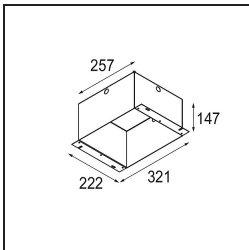

Installation Accessories

- **10400230** Installation Housing 257x222x147
- **10420230** Plaster Kit 240x287 - 210x110 1x

■ Choose a required accessory