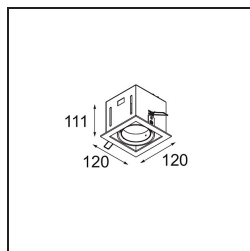

Date
Customer
Project
Type

Mini-Multiple Recessed Adjustable M-LED 1x DE White Structure

Specifications

Material	13130009
Light Source Type	for M-LED
Lifetime	L80B20 @50,000 Hours
Lamp Included	No
Number of Light Sources	1
Light Direction	Down
Optic	Reflector
Input Voltage	Constant Current Driver Required
Electrical Class	III
IP Rating	20
Glow wire rating (°C)	960
Indoor/Outdoor	Indoor
Application	Ceiling, Wall
Mounting	Recessed
Cut-out size (mm)	L 110 W 110
Mounting depth (mm)	120.0
Adjustability	V -35°/+35°
Distance to Lighted Object (m)	0,1
Primary Colour & Primary Finish	White, Structure
Gross weight (g)	668.0
Drive current (mA)	350 500
Luminous flux per lamp (lm)	571 734
Efficacy (lm/W)	92 80
Glare rating	13 14
Remark	<ul style="list-style-type: none"> • M-LED light module not included • This is not a complete product. M-LED light module required.