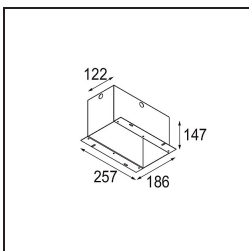

Installation Accessories

- **10400130** Installation Housing 122x257x147
- **10420130** Plaster Kit 255x152 - 110x110 1x

■ Choose a required accessory