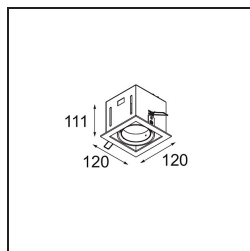

Date
Customer
Project
Type

Mini-Multiple Recessed Adjustable M-LED 1x DE Aluminium Matt - Black Matt

Specifications

Material	13130005	
Light Source Type	for M-LED	
Lifetime	L80B20 @50,000 Hours	
Lamp Included	No	
Number of Light Sources	1	
Light Direction	Down	
Optic	Reflector	
Input Voltage	Constant Current Driver Required	
Electrical Class	III	
IP Rating	20	
Glow wire rating (°C)	960	
Indoor/Outdoor	Indoor	
Application	Ceiling, Wall	
Mounting	Recessed	
Cut-out size (mm)	L 110 W 110	
Mounting depth (mm)	120.0	
Adjustability	V -35°/+35°	
Distance to Lighted Object (m)	0,1	
Primary Colour & Primary Finish	Aluminium, Matt	
Secondary Colour & Secondary Finish	Black, Matt	
Gross weight (g)	668.0	
Drive current (mA)	350	500
Luminous flux per lamp (lm)	571	734
Efficacy (lm/W)	92	80
Glare rating	13	14
Remark	<ul style="list-style-type: none"> • M-LED light module not included • This is not a complete product. M-LED light module required. 	