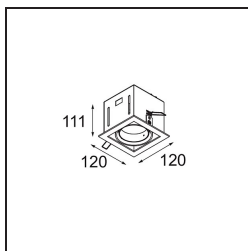

Date
Customer
Project
Type

Mini-Multiple Recessed Adjustable M-LED 1x DE Aluminium Matt - Black Matt

Specifications

Material	13130005
Light Source Type	for M-LED
Lifetime	L80B20 @50,000 Hours
Lamp Included	No
Number of Light Sources	1
Light Direction	Down
Optic	Reflector
Input Voltage	Constant Current Driver Required
Electrical Class	III
IP Rating	20
Glow wire rating (°C)	960
Indoor/Outdoor	Indoor
Application	Ceiling, Wall
Mounting	Recessed
Cut-out size (mm)	L 110 W 110
Mounting depth (mm)	120.0
Adjustability	V -35°/+35°
Distance to Lighted Object (m)	0,1
Primary Colour & Primary Finish	Aluminium, Matt
Secondary Colour & Secondary Finish	Black, Matt
Gross weight (g)	668.0
Drive current (mA)	350 500
Luminous flux per lamp (lm)	571 734
Efficacy (lm/W)	92 80
Glare rating	13 14
Remark	<ul style="list-style-type: none"> • M-LED light module not included • This is not a complete product. M-LED light module required.