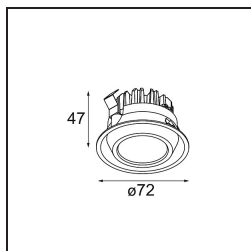

M-LED Module

- **14070002** M-LED Module 70 1x LED 2700K Spot DE Black Matt
- **14070009** M-LED Module 70 1x LED 2700K Spot DE White Structure
- **14070102** M-LED Module 70 1x LED 2700K Medium DE Black Matt
- **14070109** M-LED Module 70 1x LED 2700K Medium DE White Structure
- **14070202** M-LED Module 70 1x LED 2700K Flood DE Black Matt
- **14070209** M-LED Module 70 1x LED 2700K Flood DE White Structure
- **14070302** M-LED Module 70 1x LED 3000K Spot DE Black Matt
- **14070309** M-LED Module 70 1x LED 3000K Spot DE White Structure
- **14070409** M-LED Module 70 1x LED 3000K Medium DE White Structure
- **14070402** M-LED Module 70 1x LED 3000K Medium DE Black Matt
- **14070509** M-LED Module 70 1x LED 3000K Flood DE White Structure
- **14070502** M-LED Module 70 1x LED 3000K Flood DE Black Matt
- **14070609** M-LED Module 70 1x LED 4000K Spot DE White Structure
- **14070602** M-LED Module 70 1x LED 4000K Spot DE Black Matt
- **14070709** M-LED Module 70 1x LED 4000K Medium DE White Structure
- **14070702** M-LED Module 70 1x LED 4000K Medium DE Black Matt
- **14070802** M-LED Module 70 1x LED 4000K Flood DE Black Matt
- **14070809** M-LED Module 70 1x LED 4000K Flood DE White Structure
- **14070902** M-LED Module 70 1x LED 1800-3000K WD Spot DE Black Matt
- **14070909** M-LED Module 70 1x LED 1800-3000K WD Spot DE White Structure
- **14071002** M-LED Module 70 1x LED 1800-3000K WD Medium DE Black Matt
- **14071009** M-LED Module 70 1x LED 1800-3000K WD Medium DE White Structure
- **14071102** M-LED Module 70 1x LED 1800-3000K WD Flood DE Black Matt
- **14071109** M-LED Module 70 1x LED 1800-3000K WD Flood DE White Structure