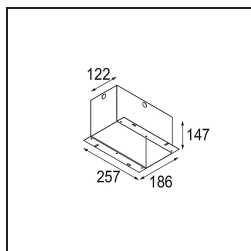

Installation Accessories

- **10400130** Installation Housing 122x257x147
- **10420130** Plaster Kit 255x152 - 110x110 1x

■ Choose a required accessory