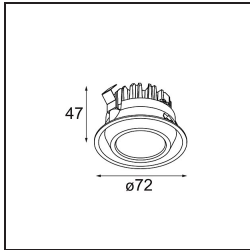

M-LED Module

- **14070002** M-LED Module 70 1x LED 2700K Spot DE Black Matt
- **14070009** M-LED Module 70 1x LED 2700K Spot DE White Structure
- **14070102** M-LED Module 70 1x LED 2700K Medium DE Black Matt
- **14070109** M-LED Module 70 1x LED 2700K Medium DE White Structure
- **14070202** M-LED Module 70 1x LED 2700K Flood DE Black Matt
- **14070209** M-LED Module 70 1x LED 2700K Flood DE White Structure
- **14070302** M-LED Module 70 1x LED 3000K Spot DE Black Matt
- **14070309** M-LED Module 70 1x LED 3000K Spot DE White Structure
- **14070409** M-LED Module 70 1x LED 3000K Medium DE White Structure
- **14070402** M-LED Module 70 1x LED 3000K Medium DE Black Matt
- **14070509** M-LED Module 70 1x LED 3000K Flood DE White Structure
- **14070502** M-LED Module 70 1x LED 3000K Flood DE Black Matt
- **14070609** M-LED Module 70 1x LED 4000K Spot DE White Structure
- **14070602** M-LED Module 70 1x LED 4000K Spot DE Black Matt
- **14070709** M-LED Module 70 1x LED 4000K Medium DE White Structure
- **14070702** M-LED Module 70 1x LED 4000K Medium DE Black Matt
- **14070802** M-LED Module 70 1x LED 4000K Flood DE Black Matt
- **14070809** M-LED Module 70 1x LED 4000K Flood DE White Structure
- **14070902** M-LED Module 70 1x LED 1800-3000K WD Spot DE Black Matt
- **14070909** M-LED Module 70 1x LED 1800-3000K WD Spot DE White Structure
- **14071002** M-LED Module 70 1x LED 1800-3000K WD Medium DE Black Matt
- **14071009** M-LED Module 70 1x LED 1800-3000K WD Medium DE White Structure
- **14071102** M-LED Module 70 1x LED 1800-3000K WD Flood DE Black Matt
- **14071109** M-LED Module 70 1x LED 1800-3000K WD Flood DE White Structure