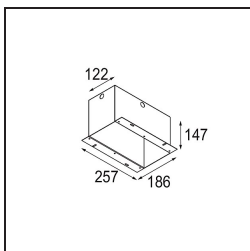

Installation Accessories

- **10400130** Installation Housing 122x257x147
- **10420130** Plaster Kit 255x152 - 110x110 1x

■ Choose a required accessory