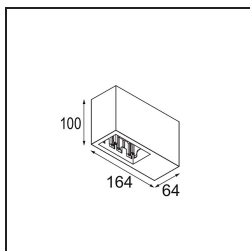

Qbini Box Surface 2x 1800-3000K WD Trailing Edge DI 250mA Black Structure

Specifications

Material	13120532
Colour Temperature	1800-3000K (Warm Dim)
Lifetime	L80B20 @50,000 Hours
Lamp Included	No
Number of Light Sources	2
Input Voltage	230V
Electrical Class	I
IP Rating	20
Glow wire rating (°C)	960
Dimming Protocol	Trailing Edge
Indoor/Outdoor	Indoor
Application	Ceiling
Mounting	Surface
Adjustability	Not Applicable
Primary Colour & Primary Finish	Black, Structure
Gross weight (g)	650.0
Remark	<ul style="list-style-type: none"> • Qbini spotlight not included • This is not a complete product. Qbini Box and Qbini spotlights required. • This is not a complete product. Qbini Box and Qbini spotlights required.