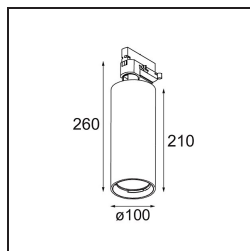

**Specifications**

Material	13112532
Light Source Type	LED
LED Type	LUMILED 1211 GEN4
LED technology	LED COB
CRI	Min. 90
Colour Temperature	3000K
Lifetime	L80B10 @50,000 Hours
Lamp Included	Yes
Number of Light Sources	1
CIE flux code	99 100 100 100 85
Binning (SDCM)	3
Light Direction	Down
Optic	Reflector
Input Voltage	230V
Luminaire power (W)	34.5
Electrical Class	I
IP Rating	20
Glow wire rating (°C)	960
Dimming Protocol	DALI
DALI Standard	DALI-2
Indoor/Outdoor	Indoor
Application	Ceiling
Adjustability	H 360° V 0°/+90°
Distance to Lighted Object (m)	0,1
Primary Colour & Primary Finish	Black, Structure
Gross weight (g)	1336.0
Luminous flux per lamp (lm)	3409
Efficacy (lm/W)	99
Glare rating	19
Remark	<ul style="list-style-type: none"> <li>• 3500K on request</li> <li>• Reflector not included</li> <li>• 3500K on request</li> <li>• Reflector not included</li> <li>• This is not a complete product. Reflector and track 230V system required.</li> <li>• This is not a complete product. Reflector and track 230V system required.</li> </ul>