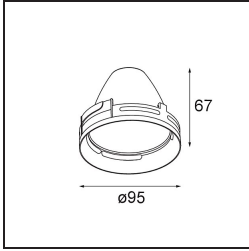

Optical Accessories

- **10210009** Reflector 100 Flood Aluminium Anodised
- **10210008** Reflector 100 Medium Aluminium Anodised
- **10210007** Reflector 100 Spot Aluminium Anodised

■ Choose a required accessory