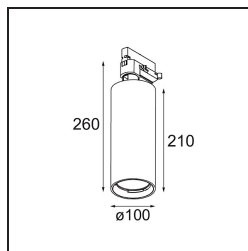

Date
Customer
Project
Type

Charlatan Track 230V Adjustable 100 lx LED 4000K Trailing Edge DI Black Structure

A trackspot for our 230V track rail, Charlatan is an easy choice for spaces that need change. Its unpretentious, timeless design and excellent price/quality ratio make Charlatan ideal for several spaces. A thin, adjustable bracket. A flexibility of 360° horizontal and 90° vertical. A deeper-recessed reflector for visual comfort. With Charlatan, there's no compromise on quality or technology.

Specifications

Material	13112332
Light Source Type	LED
LED Type	LUMILED 1211 GEN4
LED technology	LED COB
CRI	Min. 90
Colour Temperature	4000K
Lifetime	L80B10 @50,000 Hours
Lamp Included	Yes
Number of Light Sources	1
CIE flux code	99 100 100 100 85
Binning (SDCM)	3
Light Direction	Down
Optic	Reflector
Input Voltage	230V
Luminaire power (W)	34.5
Electrical Class	I
IP Rating	20
Glow wire rating (°C)	960
Dimming Protocol	Trailing Edge
Indoor/Outdoor	Indoor
Application	Ceiling
Adjustability	H 360° V 0°/+90°
Distance to Lighted Object (m)	0,1
Primary Colour & Primary Finish	Black, Structure
Gross weight (g)	1305.0
Luminous flux per lamp (lm)	3666
Efficacy (lm/W)	106
Glare rating	19
Remark	<ul style="list-style-type: none"> • 3500K on request • Reflector not included • 3500K on request • Reflector not included • This is not a complete product. Reflector and track 230V system required. • This is not a complete product. Reflector and track 230V system required.