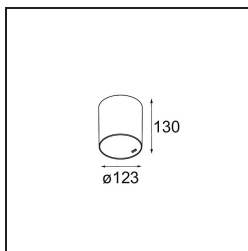

Date
Customer
Project
Type

Smart Tube Surface 115 1x Trailing Edge DI 500mA White Structure

Specifications

Material	13140109
Lifetime	L80B20 @50,000 Hours
Lamp Included	No
Number of Light Sources	1
Light Direction	Down
Optic	Reflector
Input Voltage	230V
Electrical Class	I
IP Rating	20
Glow wire rating (°C)	960
Dimming Protocol	Trailing Edge
Indoor/Outdoor	Indoor
Application	Ceiling
Mounting	Surface
Adjustability	Not Applicable
Primary Colour & Primary Finish	White, Structure
Gross weight (g)	1075.0
Remark	<ul style="list-style-type: none"> • Smart spotlight not included • IP54 only when combined with Smart 115 LED IP54 • This is not a complete product. Smart Tube and Smart spotlight required. • This is not a complete product. Smart Tube and Smart spotlight required.