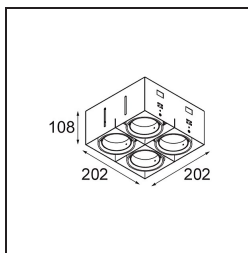

Date
Customer
Project
Type

FFD_Mini-Multiple Recessed Trimless Adjustable M-LED 4x DE White Structure

Specifications

Material	13131309
Light Source Type	for M-LED
Lifetime	L80B20 @50,000 Hours
Lamp Included	No
Number of Light Sources	4
Light Direction	Down
Optic	Reflector
Input Voltage	Constant Current Driver Required
Electrical Class	III
IP Rating	20
Glow wire rating (°C)	960
Indoor/Outdoor	Indoor
Application	Ceiling, Wall
Mounting	Recessed
Cut-out size (mm)	L 203 W 203
Mounting depth (mm)	120.0
Adjustability	V -35°/+35°
Distance to Lighted Object (m)	0,1
Primary Colour & Primary Finish	White, Structure
Gross weight (g)	1532.0
Drive current (mA)	350 500
Luminous flux per lamp (lm)	571 734
Efficacy (lm/W)	92 80
Glare rating	13 14
Remark	<ul style="list-style-type: none"> • Light module not included • This is not a complete product. M-LED light module required. • This is not a complete product. Light module required.