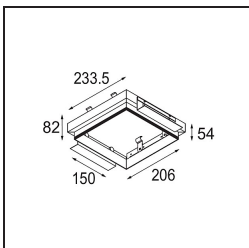

- **10460430** Plaster Kit Trimless 233x233 - 206x206 4x