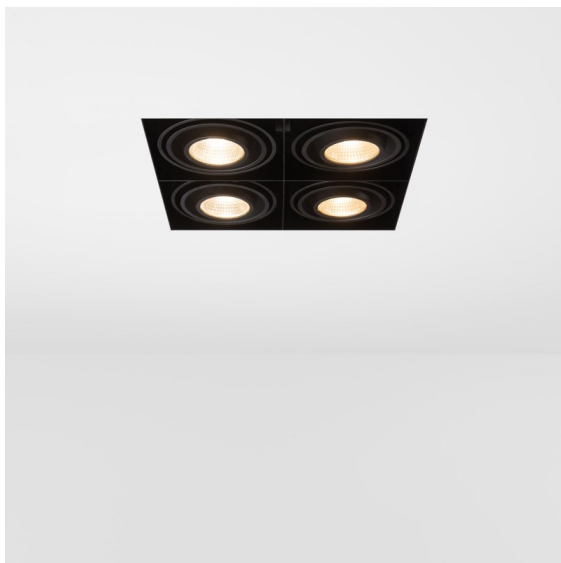

Date
Customer
Project
Type

FFD_Mini-Multiple Recessed Trimless Adjustable M-LED 4x DE White Structure

Specifications

Material	13131309
Light Source Type	for M-LED
Lifetime	L80B20 @50,000 Hours
Lamp Included	No
Number of Light Sources	4
Light Direction	Down
Optic	Reflector
Input Voltage	Constant Current Driver Required
Electrical Class	III
IP Rating	20
Glow wire rating (°C)	960
Indoor/Outdoor	Indoor
Application	Ceiling, Wall
Mounting	Recessed
Cut-out size (mm)	L 203 W 203
Mounting depth (mm)	120.0
Adjustability	V -35°/+35°
Distance to Lighted Object (m)	0,1
Primary Colour & Primary Finish	White, Structure
Gross weight (g)	1532.0
Drive current (mA)	350 500
Luminous flux per lamp (lm)	571 734
Efficacy (lm/W)	92 80
Glare rating	13 14
Remark	<ul style="list-style-type: none"> • Light module not included • This is not a complete product. M-LED light module required. • This is not a complete product. Light module required.

Twenty years after its initial launch, Mini-Multiple is still a much coveted spot series and one of our flagship solutions in our architectural lighting portfolio. Its stylish technology on full display makes Mini-Multiple your ally for both minimalist and industrial-chic expressions.