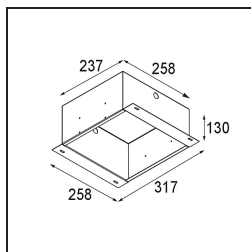

10440430 Installation Housing 237x258x130

Choose a required accessory