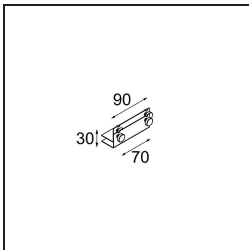

Installation Accessories

- **12534009** Mini-Multiple Trimless Mounting Bracket White Structure