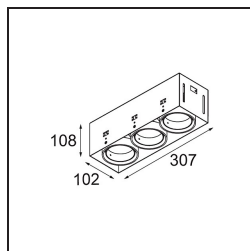

Date
Customer
Project
Type

Mini-Multiple Recessed Trimless Adjustable M-LED 3x DE White Structure

Specifications

Material	13131209
Light Source Type	for M-LED
Lifetime	L80B20 @50,000 Hours
Lamp Included	No
Number of Light Sources	3
Light Direction	Down
Optic	Reflector
Input Voltage	Constant Current Driver Required
Electrical Class	III
IP Rating	20
Glow wire rating (°C)	960
Indoor/Outdoor	Indoor
Application	Ceiling, Wall
Mounting	Recessed
Cut-out size (mm)	L 308 W 103
Mounting depth (mm)	120.0
Adjustability	V -35°/+35°
Distance to Lighted Object (m)	0,1
Primary Colour & Primary Finish	White, Structure
Gross weight (g)	1234.0
Drive current (mA)	350 500
Luminous flux per lamp (lm)	571 734
Efficacy (lm/W)	92 80
Glare rating	13 14
Remark	<ul style="list-style-type: none"> • M-LED light module not included • This is not a complete product. M-LED light module required. • This is not a complete product. Light module required.