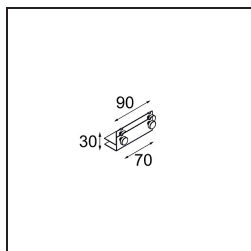

Installation Accessories

- **12534009** Mini-Multiple Trimless Mounting Bracket White Structure