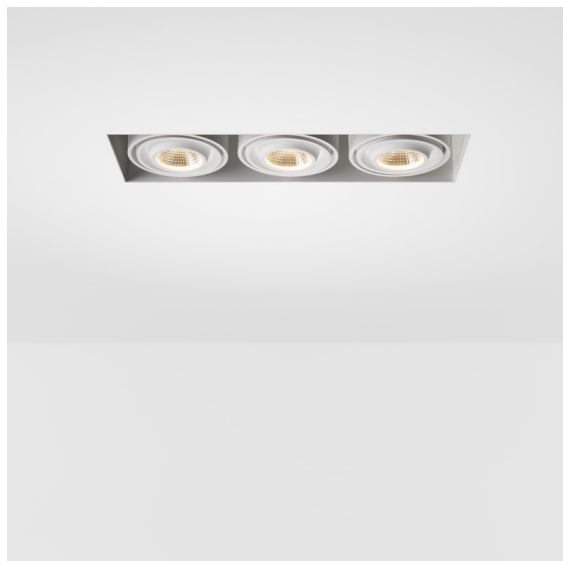

Date
Customer
Project
Type

Mini-Multiple Recessed Trimless Adjustable M-LED 3x DE White Structure

Specifications

Material	13131209
Light Source Type	for M-LED
Lifetime	L80B20 @50,000 Hours
Lamp Included	No
Number of Light Sources	3
Light Direction	Down
Optic	Reflector
Input Voltage	Constant Current Driver Required
Electrical Class	III
IP Rating	20
Glow wire rating (°C)	960
Indoor/Outdoor	Indoor
Application	Ceiling, Wall
Mounting	Recessed
Cut-out size (mm)	L 308 W 103
Mounting depth (mm)	120.0
Adjustability	V -35°/+35°
Distance to Lighted Object (m)	0,1
Primary Colour & Primary Finish	White, Structure
Gross weight (g)	1234.0
Drive current (mA)	350 500
Luminous flux per lamp (lm)	571 734
Efficacy (lm/W)	92 80
Glare rating	13 14
Remark	<ul style="list-style-type: none"> • M-LED light module not included • This is not a complete product. M-LED light module required. • This is not a complete product. Light module required.

Twenty years after its initial launch, Mini-Multiple is still a much coveted spot series and one of our flagship solutions in our architectural lighting portfolio. Its stylish technology on full display makes Mini-Multiple your ally for both minimalist and industrial-chic expressions.