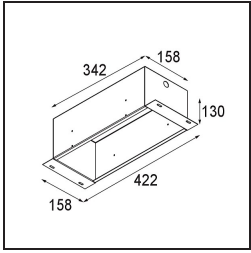

Date
Customer
Project
Type

Mini-Multiple Recessed Trimless Adjustable M-LED 3x DE White Structure

Specifications

Material	13131209
Light Source Type	for M-LED
Lifetime	L80B20 @50,000 Hours
Lamp Included	No
Number of Light Sources	3
Light Direction	Down
Optic	Reflector
Input Voltage	Constant Current Driver Required
Electrical Class	III
IP Rating	20
Glow wire rating (°C)	960
Indoor/Outdoor	Indoor
Application	Ceiling, Wall
Mounting	Recessed
Cut-out size (mm)	L 308 W 103
Mounting depth (mm)	120.0
Adjustability	V -35°/+35°
Distance to Lighted Object (m)	0,1
Primary Colour & Primary Finish	White, Structure
Gross weight (g)	1234.0
Drive current (mA)	350 500
Luminous flux per lamp (lm)	571 734
Efficacy (lm/W)	92 80
Glare rating	13 14
Remark	<ul style="list-style-type: none"> • M-LED light module not included • This is not a complete product. M-LED light module required. • This is not a complete product. Light module required.

Installation Accessories

- **12534009** Mini-Multiple Trimless Mounting Bracket White Structure

- **10460730** Plaster Kit Trimless 338x133 - 311x106 3x

10440730 Installation Housing 342x158x130

Choose a required accessory