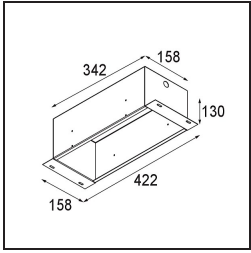

10440730 Installation Housing 342x158x130

Choose a required accessory