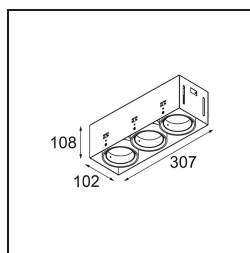

Date
Customer
Project
Type

Mini-Multiple Recessed Trimless Adjustable M-LED 3x DE Black Matt

Specifications

Material	13131202
Light Source Type	for M-LED
Lifetime	L80B20 @50,000 Hours
Lamp Included	No
Number of Light Sources	3
Light Direction	Down
Optic	Reflector
Input Voltage	Constant Current Driver Required
Electrical Class	III
IP Rating	20
Glow wire rating (°C)	960
Indoor/Outdoor	Indoor
Application	Ceiling, Wall
Mounting	Recessed
Cut-out size (mm)	L 308 W 103
Mounting depth (mm)	120.0
Adjustability	V -35°/+35°
Distance to Lighted Object (m)	0,1
Primary Colour & Primary Finish	Black, Matt
Gross weight (g)	1234.0
Drive current (mA)	350 500
Luminous flux per lamp (lm)	571 734
Efficacy (lm/W)	92 80
Glare rating	13 14
Remark	<ul style="list-style-type: none"> • M-LED light module not included • This is not a complete product. M-LED light module required. • This is not a complete product. Light module required.