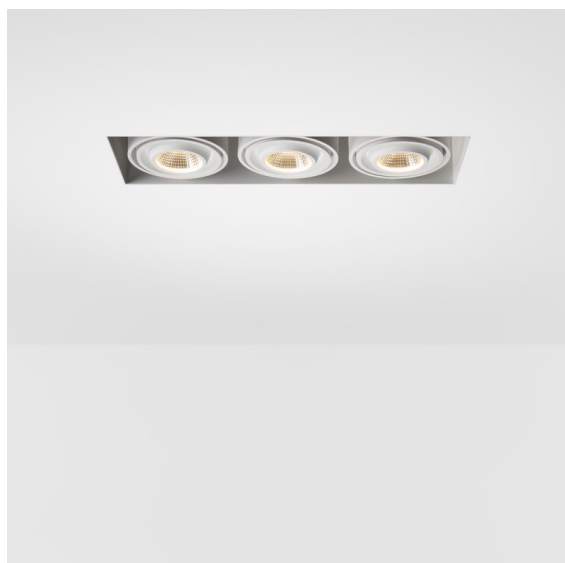

Date
Customer
Project
Type

Mini-Multiple Recessed Trimless Adjustable M-LED 3x DE Black Matt

Specifications

Material	13131202
Light Source Type	for M-LED
Lifetime	L80B20 @50,000 Hours
Lamp Included	No
Number of Light Sources	3
Light Direction	Down
Optic	Reflector
Input Voltage	Constant Current Driver Required
Electrical Class	III
IP Rating	20
Glow wire rating (°C)	960
Indoor/Outdoor	Indoor
Application	Ceiling, Wall
Mounting	Recessed
Cut-out size (mm)	L 308 W 103
Mounting depth (mm)	120.0
Adjustability	V -35°/+35°
Distance to Lighted Object (m)	0,1
Primary Colour & Primary Finish	Black, Matt
Gross weight (g)	1234.0
Drive current (mA)	350 500
Luminous flux per lamp (lm)	571 734
Efficacy (lm/W)	92 80
Glare rating	13 14
Remark	<ul style="list-style-type: none"> • M-LED light module not included • This is not a complete product. M-LED light module required. • This is not a complete product. Light module required.

Twenty years after its initial launch, Mini-Multiple is still a much coveted spot series and one of our flagship solutions in our architectural lighting portfolio. Its stylish technology on full display makes Mini-Multiple your ally for both minimalist and industrial-chic expressions.