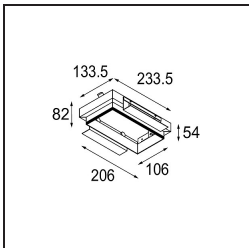

Date
Customer
Project
Type

*Mini-Multiple Recessed Trimless Adjustable M-LED 2x DE White Structure*

**Specifications**

Material	13131109
Light Source Type	for M-LED
Lifetime	L80B20 @50,000 Hours
Lamp Included	No
Number of Light Sources	2
Light Direction	Down
Optic	Reflector
Input Voltage	Constant Current Driver Required
Electrical Class	III
IP Rating	20
Glow wire rating (°C)	960
Indoor/Outdoor	Indoor
Application	Ceiling, Wall
Mounting	Recessed
Cut-out size (mm)	L 203 W 103
Mounting depth (mm)	120.0
Adjustability	V -35°/+35°
Distance to Lighted Object (m)	0,1
Primary Colour & Primary Finish	White, Structure
Gross weight (g)	906.0
Drive current (mA)	350      500
Luminous flux per lamp (lm)	571      734
Efficacy (lm/W)	92      80
Glare rating	13      14
Remark	<ul style="list-style-type: none"> <li>• M-LED light module not included</li> <li>• This is not a complete product. M-LED light module required.</li> <li>• This is not a complete product. Light module required.</li> </ul>

**Installation Accessories**

- **12534009** Mini-Multiple Trimless Mounting Bracket White Structure

- **10460230** Plaster Kit Trimless 233x133 - 206x106 2x

**10440230** Installation Housing 237x158x130

Choose a required accessory