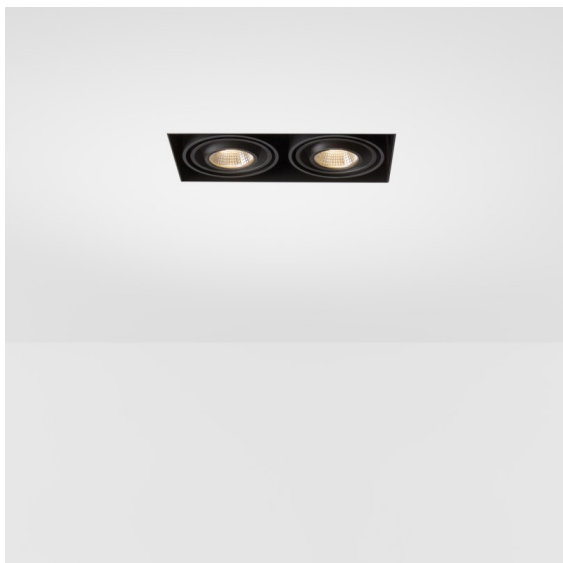

Date
Customer
Project
Type

*Mini-Multiple Recessed Trimless Adjustable M-LED 2x DE White Structure*

**Specifications**

Material	13131109
Light Source Type	for M-LED
Lifetime	L80B20 @50,000 Hours
Lamp Included	No
Number of Light Sources	2
Light Direction	Down
Optic	Reflector
Input Voltage	Constant Current Driver Required
Electrical Class	III
IP Rating	20
Glow wire rating (°C)	960
Indoor/Outdoor	Indoor
Application	Ceiling, Wall
Mounting	Recessed
Cut-out size (mm)	L 203 W 103
Mounting depth (mm)	120.0
Adjustability	V -35°/+35°
Distance to Lighted Object (m)	0,1
Primary Colour & Primary Finish	White, Structure
Gross weight (g)	906.0
Drive current (mA)	350      500
Luminous flux per lamp (lm)	571      734
Efficacy (lm/W)	92      80
Glare rating	13      14
Remark	<ul style="list-style-type: none"> <li>• M-LED light module not included</li> <li>• This is not a complete product. M-LED light module required.</li> <li>• This is not a complete product. Light module required.</li> </ul>

Twenty years after its initial launch, Mini-Multiple is still a much coveted spot series and one of our flagship solutions in our architectural lighting portfolio. Its stylish technology on full display makes Mini-Multiple your ally for both minimalist and industrial-chic expressions.