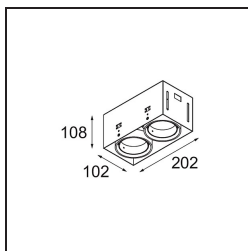

Date
Customer
Project
Type

*Mini-Multiple Recessed Trimless Adjustable M-LED 2x DE White Structure*

**Specifications**

Material	13131109
Light Source Type	for M-LED
Lifetime	L80B20 @50,000 Hours
Lamp Included	No
Number of Light Sources	2
Light Direction	Down
Optic	Reflector
Input Voltage	Constant Current Driver Required
Electrical Class	III
IP Rating	20
Glow wire rating (°C)	960
Indoor/Outdoor	Indoor
Application	Ceiling, Wall
Mounting	Recessed
Cut-out size (mm)	L 203 W 103
Mounting depth (mm)	120.0
Adjustability	V -35°/+35°
Distance to Lighted Object (m)	0,1
Primary Colour & Primary Finish	White, Structure
Gross weight (g)	906.0
Drive current (mA)	350      500
Luminous flux per lamp (lm)	571      734
Efficacy (lm/W)	92      80
Glare rating	13      14
Remark	<ul style="list-style-type: none"> <li>• M-LED light module not included</li> <li>• This is not a complete product. M-LED light module required.</li> <li>• This is not a complete product. Light module required.</li> </ul>