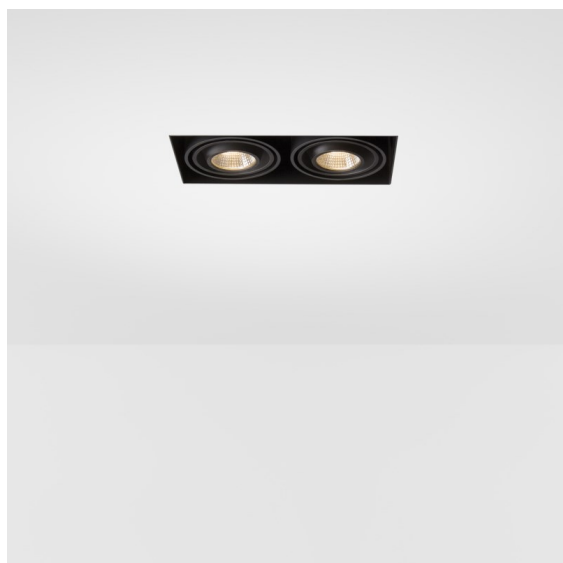

### Mini-Multiple Recessed Trimless Adjustable M-LED 2x DE Black Matt