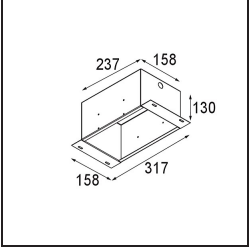

10440230 Installation Housing 237x158x130

Choose a required accessory