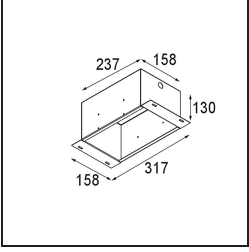

10440230 Installation Housing 237x158x130

Choose a required accessory