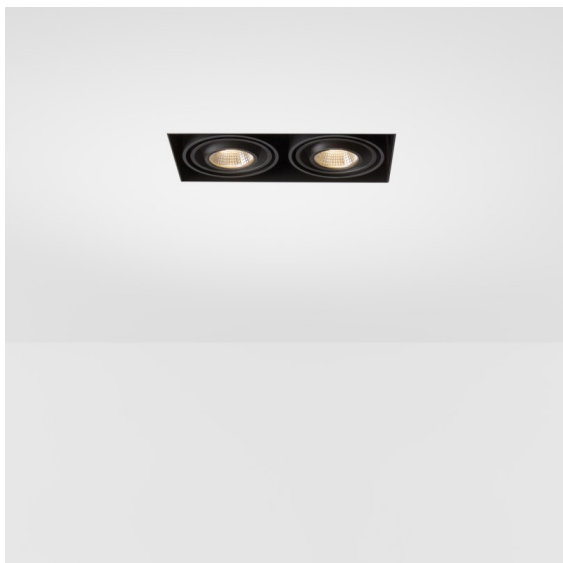

Date
Customer
Project
Type

Mini-Multiple Recessed Trimless Adjustable M-LED 2x DE Black Matt

Specifications

Material	13131102
Light Source Type	for M-LED
Lifetime	L80B20 @50,000 Hours
Lamp Included	No
Number of Light Sources	2
Light Direction	Down
Optic	Reflector
Input Voltage	Constant Current Driver Required
Electrical Class	III
IP Rating	20
Glow wire rating (°C)	960
Indoor/Outdoor	Indoor
Application	Ceiling, Wall
Mounting	Recessed
Cut-out size (mm)	L 203 W 103
Mounting depth (mm)	120.0
Adjustability	V -35°/+35°
Distance to Lighted Object (m)	0,1
Primary Colour & Primary Finish	Black, Matt
Gross weight (g)	906.0
Drive current (mA)	350 500
Luminous flux per lamp (lm)	571 734
Efficacy (lm/W)	92 80
Glare rating	13 14
Remark	<ul style="list-style-type: none"> • M-LED light module not included • This is not a complete product. M-LED light module required. • This is not a complete product. Light module required.

Twenty years after its initial launch, Mini-Multiple is still a much coveted spot series and one of our flagship solutions in our architectural lighting portfolio. Its stylish technology on full display makes Mini-Multiple your ally for both minimalist and industrial-chic expressions.