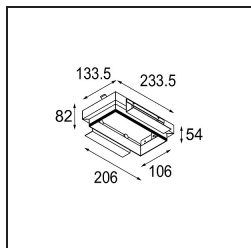

- **10460230** Plaster Kit Trimless 233x133 - 206x106 2x