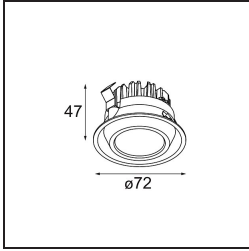

M-LED Module

- **14070002** M-LED Module 70 1x LED 2700K Spot DE Black Matt
- **14070009** M-LED Module 70 1x LED 2700K Spot DE White Structure
- **14070102** M-LED Module 70 1x LED 2700K Medium DE Black Matt
- **14070109** M-LED Module 70 1x LED 2700K Medium DE White Structure
- **14070202** M-LED Module 70 1x LED 2700K Flood DE Black Matt
- **14070209** M-LED Module 70 1x LED 2700K Flood DE White Structure
- **14070302** M-LED Module 70 1x LED 3000K Spot DE Black Matt
- **14070309** M-LED Module 70 1x LED 3000K Spot DE White Structure
- **14070409** M-LED Module 70 1x LED 3000K Medium DE White Structure
- **14070402** M-LED Module 70 1x LED 3000K Medium DE Black Matt
- **14070509** M-LED Module 70 1x LED 3000K Flood DE White Structure
- **14070502** M-LED Module 70 1x LED 3000K Flood DE Black Matt
- **14070609** M-LED Module 70 1x LED 4000K Spot DE White Structure
- **14070602** M-LED Module 70 1x LED 4000K Spot DE Black Matt
- **14070709** M-LED Module 70 1x LED 4000K Medium DE White Structure
- **14070702** M-LED Module 70 1x LED 4000K Medium DE Black Matt
- **14070802** M-LED Module 70 1x LED 4000K Flood DE Black Matt
- **14070809** M-LED Module 70 1x LED 4000K Flood DE White Structure
- **14070902** M-LED Module 70 1x LED 1800-3000K WD Spot DE Black Matt
- **14070909** M-LED Module 70 1x LED 1800-3000K WD Spot DE White Structure
- **14071002** M-LED Module 70 1x LED 1800-3000K WD Medium DE Black Matt
- **14071009** M-LED Module 70 1x LED 1800-3000K WD Medium DE White Structure
- **14071102** M-LED Module 70 1x LED 1800-3000K WD Flood DE Black Matt
- **14071109** M-LED Module 70 1x LED 1800-3000K WD Flood DE White Structure