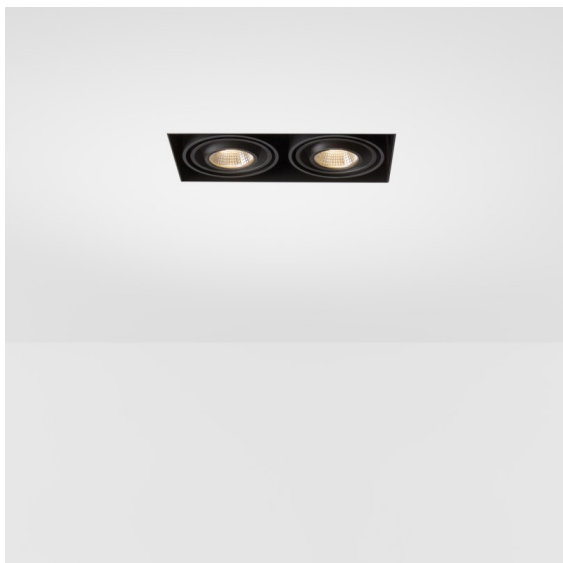

Date
Customer
Project
Type

*Mini-Multiple Recessed Trimless Adjustable M-LED 2x DE Black Matt*

**Specifications**

Material	13131102
Light Source Type	for M-LED
Lifetime	L80B20 @50,000 Hours
Lamp Included	No
Number of Light Sources	2
Light Direction	Down
Optic	Reflector
Input Voltage	Constant Current Driver Required
Electrical Class	III
IP Rating	20
Glow wire rating (°C)	960
Indoor/Outdoor	Indoor
Application	Ceiling, Wall
Mounting	Recessed
Cut-out size (mm)	L 203 W 103
Mounting depth (mm)	120.0
Adjustability	V -35°/+35°
Distance to Lighted Object (m)	0,1
Primary Colour & Primary Finish	Black, Matt
Gross weight (g)	906.0
Drive current (mA)	350      500
Luminous flux per lamp (lm)	571      734
Efficacy (lm/W)	92      80
Glare rating	13      14
Remark	<ul style="list-style-type: none"> <li>• M-LED light module not included</li> <li>• This is not a complete product. M-LED light module required.</li> <li>• This is not a complete product. Light module required.</li> </ul>

Twenty years after its initial launch, Mini-Multiple is still a much coveted spot series and one of our flagship solutions in our architectural lighting portfolio. Its stylish technology on full display makes Mini-Multiple your ally for both minimalist and industrial-chic expressions.