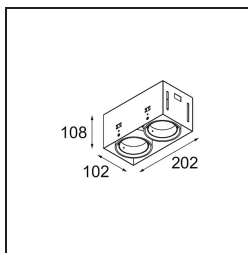

Date
Customer
Project
Type

*Mini-Multiple Recessed Trimless Adjustable M-LED 2x DE Black Matt*

**Specifications**

Material	13131102
Light Source Type	for M-LED
Lifetime	L80B20 @50,000 Hours
Lamp Included	No
Number of Light Sources	2
Light Direction	Down
Optic	Reflector
Input Voltage	Constant Current Driver Required
Electrical Class	III
IP Rating	20
Glow wire rating (°C)	960
Indoor/Outdoor	Indoor
Application	Ceiling, Wall
Mounting	Recessed
Cut-out size (mm)	L 203 W 103
Mounting depth (mm)	120.0
Adjustability	V -35°/+35°
Distance to Lighted Object (m)	0,1
Primary Colour & Primary Finish	Black, Matt
Gross weight (g)	906.0
Drive current (mA)	350      500
Luminous flux per lamp (lm)	571      734
Efficacy (lm/W)	92      80
Glare rating	13      14
Remark	<ul style="list-style-type: none"> <li>• M-LED light module not included</li> <li>• This is not a complete product. M-LED light module required.</li> <li>• This is not a complete product. Light module required.</li> </ul>