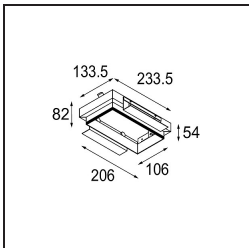

- **10460230** Plaster Kit Trimless 233x133 - 206x106 2x