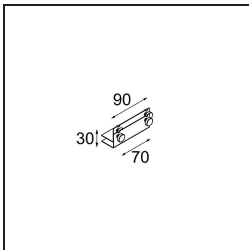

Installation Accessories

- **12534002** Mini-Multiple Trimless Mounting Bracket Black