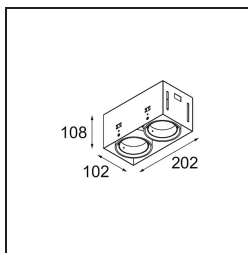

Date
Customer
Project
Type

Mini-Multiple Recessed Trimless Adjustable M-LED 2x DE Black Matt

Specifications

Material	13131102
Light Source Type	for M-LED
Lifetime	L80B20 @50,000 Hours
Lamp Included	No
Number of Light Sources	2
Light Direction	Down
Optic	Reflector
Input Voltage	Constant Current Driver Required
Electrical Class	III
IP Rating	20
Glow wire rating (°C)	960
Indoor/Outdoor	Indoor
Application	Ceiling, Wall
Mounting	Recessed
Cut-out size (mm)	L 203 W 103
Mounting depth (mm)	120.0
Adjustability	V -35°/+35°
Distance to Lighted Object (m)	0,1
Primary Colour & Primary Finish	Black, Matt
Gross weight (g)	906.0
Drive current (mA)	350 500
Luminous flux per lamp (lm)	571 734
Efficacy (lm/W)	92 80
Glare rating	13 14
Remark	<ul style="list-style-type: none"> • M-LED light module not included • This is not a complete product. M-LED light module required. • This is not a complete product. Light module required.