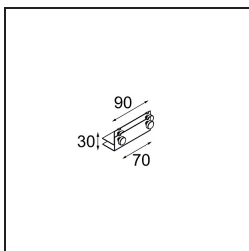

Installation Accessories

- **12534009** Mini-Multiple Trimless Mounting Bracket White Structure