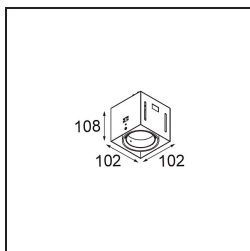

Date
Customer
Project
Type

Mini-Multiple Recessed Trimless Adjustable M-LED 1x DE White Structure

Specifications

Material	13131009
Light Source Type	for M-LED
Lifetime	L80B20 @50,000 Hours
Lamp Included	No
Number of Light Sources	1
Light Direction	Down
Optic	Reflector
Input Voltage	Constant Current Driver Required
Electrical Class	III
IP Rating	20
Glow wire rating (°C)	960
Indoor/Outdoor	Indoor
Application	Ceiling, Wall
Mounting	Recessed
Cut-out size (mm)	L 103 W 103
Mounting depth (mm)	120.0
Adjustability	V -35°/+35°
Distance to Lighted Object (m)	0,1
Primary Colour & Primary Finish	White, Structure
Gross weight (g)	638.0
Drive current (mA)	350 500
Luminous flux per lamp (lm)	571 734
Efficacy (lm/W)	92 80
Glare rating	13 14
Remark	<ul style="list-style-type: none"> • M-LED light module not included • This is not a complete product. M-LED light module required. • This is not a complete product. Light module required.