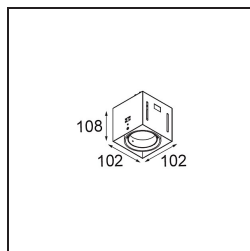

Date
Customer
Project
Type

Mini-Multiple Recessed Trimless Adjustable M-LED 1x DE White Structure

Specifications

Material	13131009
Light Source Type	for M-LED
Lifetime	L80B20 @50,000 Hours
Lamp Included	No
Number of Light Sources	1
Light Direction	Down
Optic	Reflector
Input Voltage	Constant Current Driver Required
Electrical Class	III
IP Rating	20
Glow wire rating (°C)	960
Indoor/Outdoor	Indoor
Application	Ceiling, Wall
Mounting	Recessed
Cut-out size (mm)	L 103 W 103
Mounting depth (mm)	120.0
Adjustability	V -35°/+35°
Distance to Lighted Object (m)	0,1
Primary Colour & Primary Finish	White, Structure
Gross weight (g)	638.0
Drive current (mA)	350 500
Luminous flux per lamp (lm)	571 734
Efficacy (lm/W)	92 80
Glare rating	13 14
Remark	<ul style="list-style-type: none"> • M-LED light module not included • This is not a complete product. M-LED light module required. • This is not a complete product. Light module required.