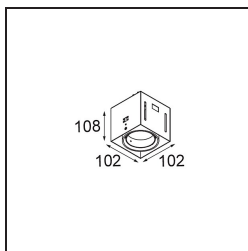

Date
Customer
Project
Type

Mini-Multiple Recessed Trimless Adjustable M-LED 1x DE Black Matt

Specifications

Material	13131002
Light Source Type	for M-LED
Lifetime	L80B20 @50,000 Hours
Lamp Included	No
Number of Light Sources	1
Light Direction	Down
Optic	Reflector
Input Voltage	Constant Current Driver Required
Electrical Class	III
IP Rating	20
Glow wire rating (°C)	960
Indoor/Outdoor	Indoor
Application	Ceiling, Wall
Mounting	Recessed
Cut-out size (mm)	L 103 W 103
Mounting depth (mm)	120.0
Adjustability	V -35°/+35°
Distance to Lighted Object (m)	0,1
Primary Colour & Primary Finish	Black, Matt
Gross weight (g)	638.0
Drive current (mA)	350 500
Luminous flux per lamp (lm)	571 734
Efficacy (lm/W)	92 80
Glare rating	13 14
Remark	<ul style="list-style-type: none"> • M-LED light module not included • This is not a complete product. M-LED light module required. • This is not a complete product. Light module required.