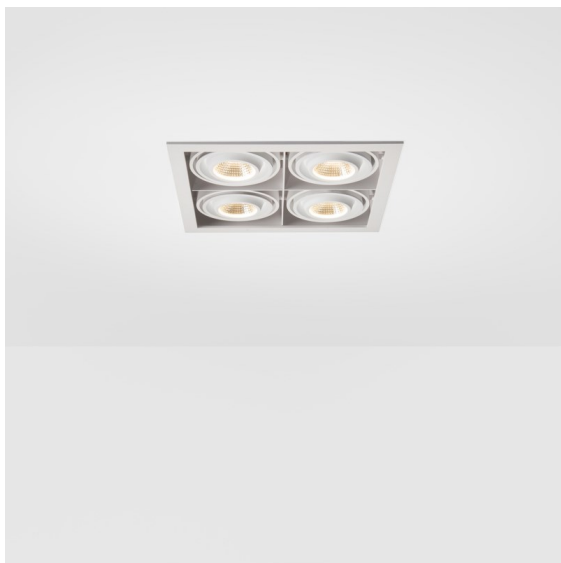

Date
Customer
Project
Type

FFD_Mini-Multiple Recessed Adjustable M-LED 4x DE White Structure

Twenty years after its initial launch, Mini-Multiple is still a much coveted spot series and one of our flagship solutions in our architectural lighting portfolio. Its stylish technology on full display makes Mini-Multiple your ally for both minimalist and industrial-chic expressions.

Specifications

Material	13130309
Light Source Type	for M-LED
Lifetime	L80B20 @50,000 Hours
Lamp Included	No
Number of Light Sources	4
Light Direction	Down
Optic	Reflector
Input Voltage	Constant Current Driver Required
Electrical Class	III
IP Rating	20
Glow wire rating (°C)	960
Indoor/Outdoor	Indoor
Application	Ceiling, Wall
Mounting	Recessed
Cut-out size (mm)	L 210 W 210
Mounting depth (mm)	120.0
Adjustability	V -35°/+35°
Distance to Lighted Object (m)	0,1
Primary Colour & Primary Finish	White, Structure
Gross weight (g)	1722.0
Drive current (mA)	350 500
Luminous flux per lamp (lm)	571 734
Efficacy (lm/W)	92 80
Glare rating	13 14
Remark	<ul style="list-style-type: none"> • M-LED light module not included • This is not a complete product. M-LED light module required.