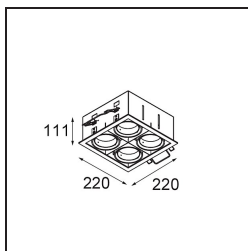

Specifications

Material	13130309
Light Source Type	for M-LED
Lifetime	L80B20 @50,000 Hours
Lamp Included	No
Number of Light Sources	4
Light Direction	Down
Optic	Reflector
Input Voltage	Constant Current Driver Required
Electrical Class	III
IP Rating	20
Glow wire rating (°C)	960
Indoor/Outdoor	Indoor
Application	Ceiling, Wall
Mounting	Recessed
Cut-out size (mm)	L 210 W 210
Mounting depth (mm)	120.0
Adjustability	V -35°/+35°
Distance to Lighted Object (m)	0,1
Primary Colour & Primary Finish	White, Structure
Gross weight (g)	1722.0
Drive current (mA)	350 500
Luminous flux per lamp (lm)	571 734
Efficacy (lm/W)	92 80
Glare rating	13 14
Remark	<ul style="list-style-type: none"> • M-LED light module not included • This is not a complete product. M-LED light module required.