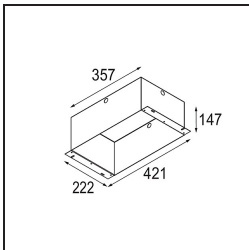

Installation Accessories

10400430 Installation Housing 357x222x147

■ Choose a required accessory