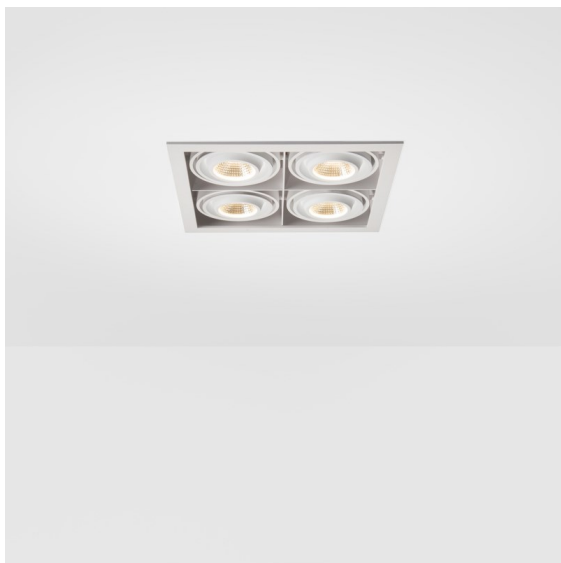

Date
Customer
Project
Type

FFD_Mini-Multiple Recessed Adjustable M-LED 4x DE Aluminium Matt - Black Matt

Specifications

Material	13130305
Light Source Type	for M-LED
Lifetime	L80B20 @50,000 Hours
Lamp Included	No
Number of Light Sources	4
Light Direction	Down
Optic	Reflector
Input Voltage	Constant Current Driver Required
Electrical Class	III
IP Rating	20
Glow wire rating (°C)	960
Indoor/Outdoor	Indoor
Application	Ceiling, Wall
Mounting	Recessed
Cut-out size (mm)	L 210 W 210
Mounting depth (mm)	120.0
Adjustability	V -35°/+35°
Distance to Lighted Object (m)	0,1
Primary Colour & Primary Finish	Aluminium, Matt
Secondary Colour & Secondary Finish	Black, Matt
Gross weight (g)	1722.0
Drive current (mA)	350 500
Luminous flux per lamp (lm)	571 734
Efficacy (lm/W)	92 80
Glare rating	13 14
Remark	<ul style="list-style-type: none"> • M-LED light module not included • This is not a complete product. M-LED light module required.

Twenty years after its initial launch, Mini-Multiple is still a much coveted spot series and one of our flagship solutions in our architectural lighting portfolio. Its stylish technology on full display makes Mini-Multiple your ally for both minimalist and industrial-chic expressions.