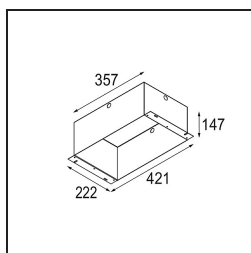

Installation Accessories

10400430 Installation Housing 357x222x147

■ Choose a required accessory