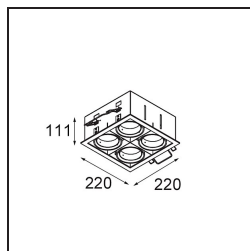

Date
Customer
Project
Type

FFD_Mini-Multiple Recessed Adjustable M-LED 4x DE Aluminium Matt - Black Matt

Specifications

Material	13130305
Light Source Type	for M-LED
Lifetime	L80B20 @50,000 Hours
Lamp Included	No
Number of Light Sources	4
Light Direction	Down
Optic	Reflector
Input Voltage	Constant Current Driver Required
Electrical Class	III
IP Rating	20
Glow wire rating (°C)	960
Indoor/Outdoor	Indoor
Application	Ceiling, Wall
Mounting	Recessed
Cut-out size (mm)	L 210 W 210
Mounting depth (mm)	120.0
Adjustability	V -35°/+35°
Distance to Lighted Object (m)	0,1
Primary Colour & Primary Finish	Aluminium, Matt
Secondary Colour & Secondary Finish	Black, Matt
Gross weight (g)	1722.0
Drive current (mA)	350 500
Luminous flux per lamp (lm)	571 734
Efficacy (lm/W)	92 80
Glare rating	13 14
Remark	<ul style="list-style-type: none"> • M-LED light module not included • This is not a complete product. M-LED light module required.