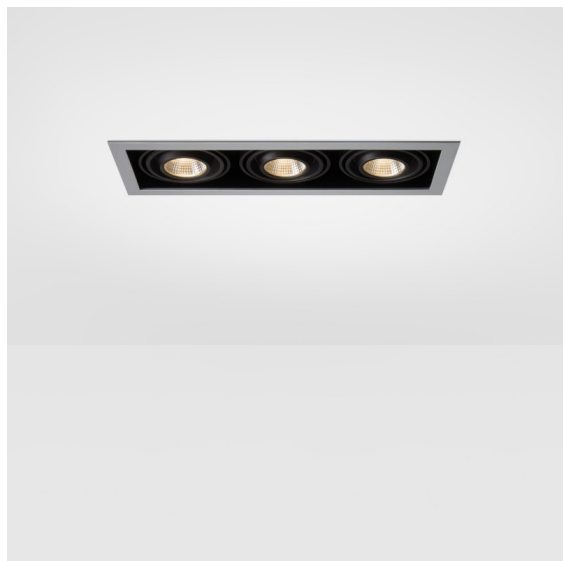

Date
Customer
Project
Type

Mini-Multiple Recessed Adjustable M-LED 3x DE White Structure

Twenty years after its initial launch, Mini-Multiple is still a much coveted spot series and one of our flagship solutions in our architectural lighting portfolio. Its stylish technology on full display makes Mini-Multiple your ally for both minimalist and industrial-chic expressions.

Specifications

Material	13130209
Light Source Type	for M-LED
Lifetime	L80B20 @50,000 Hours
Lamp Included	No
Number of Light Sources	3
Light Direction	Down
Optic	Reflector
Input Voltage	Constant Current Driver Required
Electrical Class	III
IP Rating	20
Glow wire rating (°C)	960
Indoor/Outdoor	Indoor
Application	Ceiling, Wall
Mounting	Recessed
Cut-out size (mm)	L 315 W 110
Mounting depth (mm)	120.0
Adjustability	V -35°/+35°
Distance to Lighted Object (m)	0,1
Primary Colour & Primary Finish	White, Structure
Gross weight (g)	1434.0
Drive current (mA)	350 500
Luminous flux per lamp (lm)	571 734
Efficacy (lm/W)	92 80
Glare rating	13 14
Remark	<ul style="list-style-type: none"> • M-LED light module not included • This is not a complete product. M-LED light module required.