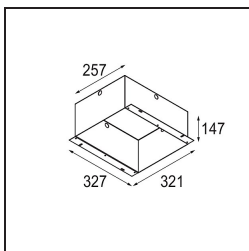

Installation Accessories

- **10400330** Installation Housing 257x327x147
- **10420330** Plaster Kit 345x287 - 315x110 1x

■ Choose a required accessory