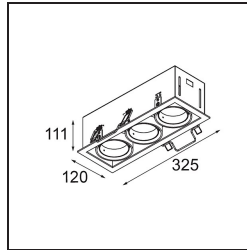

Specifications

Material	13130209
Light Source Type	for M-LED
Lifetime	L80B20 @50,000 Hours
Lamp Included	No
Number of Light Sources	3
Light Direction	Down
Optic	Reflector
Input Voltage	Constant Current Driver Required
Electrical Class	III
IP Rating	20
Glow wire rating (°C)	960
Indoor/Outdoor	Indoor
Application	Ceiling, Wall
Mounting	Recessed
Cut-out size (mm)	L 315 W 110
Mounting depth (mm)	120.0
Adjustability	V -35°/+35°
Distance to Lighted Object (m)	0,1
Primary Colour & Primary Finish	White, Structure
Gross weight (g)	1434.0
Drive current (mA)	350 500
Luminous flux per lamp (lm)	571 734
Efficacy (lm/W)	92 80
Glare rating	13 14
Remark	<ul style="list-style-type: none"> • M-LED light module not included • This is not a complete product. M-LED light module required.