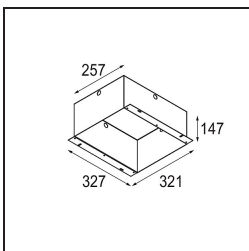

Installation Accessories

- **10400330** Installation Housing 257x327x147
- **10420330** Plaster Kit 345x287 - 315x110 1x

■ Choose a required accessory