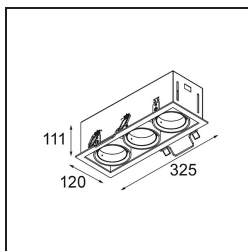

Specifications

Material	13130209
Light Source Type	for M-LED
Lifetime	L80B20 @50,000 Hours
Lamp Included	No
Number of Light Sources	3
Light Direction	Down
Optic	Reflector
Input Voltage	Constant Current Driver Required
Electrical Class	III
IP Rating	20
Glow wire rating (°C)	960
Indoor/Outdoor	Indoor
Application	Ceiling, Wall
Mounting	Recessed
Cut-out size (mm)	L 315 W 110
Mounting depth (mm)	120.0
Adjustability	V -35°/+35°
Distance to Lighted Object (m)	0,1
Primary Colour & Primary Finish	White, Structure
Gross weight (g)	1434.0
Drive current (mA)	350 500
Luminous flux per lamp (lm)	571 734
Efficacy (lm/W)	92 80
Glare rating	13 14
Remark	<ul style="list-style-type: none"> • M-LED light module not included • This is not a complete product. M-LED light module required.