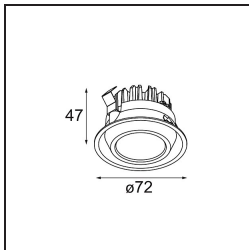

M-LED Module

- **14070002** M-LED Module 70 1x LED 2700K Spot DE Black Matt
- **14070009** M-LED Module 70 1x LED 2700K Spot DE White Structure
- **14070102** M-LED Module 70 1x LED 2700K Medium DE Black Matt
- **14070109** M-LED Module 70 1x LED 2700K Medium DE White Structure
- **14070202** M-LED Module 70 1x LED 2700K Flood DE Black Matt
- **14070209** M-LED Module 70 1x LED 2700K Flood DE White Structure
- **14070302** M-LED Module 70 1x LED 3000K Spot DE Black Matt
- **14070309** M-LED Module 70 1x LED 3000K Spot DE White Structure
- **14070409** M-LED Module 70 1x LED 3000K Medium DE White Structure
- **14070402** M-LED Module 70 1x LED 3000K Medium DE Black Matt
- **14070509** M-LED Module 70 1x LED 3000K Flood DE White Structure
- **14070502** M-LED Module 70 1x LED 3000K Flood DE Black Matt
- **14070609** M-LED Module 70 1x LED 4000K Spot DE White Structure
- **14070602** M-LED Module 70 1x LED 4000K Spot DE Black Matt
- **14070709** M-LED Module 70 1x LED 4000K Medium DE White Structure
- **14070702** M-LED Module 70 1x LED 4000K Medium DE Black Matt
- **14070802** M-LED Module 70 1x LED 4000K Flood DE Black Matt
- **14070809** M-LED Module 70 1x LED 4000K Flood DE White Structure
- **14070902** M-LED Module 70 1x LED 1800-3000K WD Spot DE Black Matt
- **14070909** M-LED Module 70 1x LED 1800-3000K WD Spot DE White Structure
- **14071002** M-LED Module 70 1x LED 1800-3000K WD Medium DE Black Matt
- **14071009** M-LED Module 70 1x LED 1800-3000K WD Medium DE White Structure
- **14071102** M-LED Module 70 1x LED 1800-3000K WD Flood DE Black Matt
- **14071109** M-LED Module 70 1x LED 1800-3000K WD Flood DE White Structure