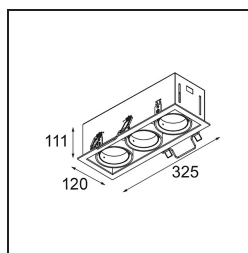

Specifications

Material	13130205
Light Source Type	for M-LED
Lifetime	L80B20 @50,000 Hours
Lamp Included	No
Number of Light Sources	3
Light Direction	Down
Optic	Reflector
Input Voltage	Constant Current Driver Required
Electrical Class	III
IP Rating	20
Glow wire rating (°C)	960
Indoor/Outdoor	Indoor
Application	Ceiling, Wall
Mounting	Recessed
Cut-out size (mm)	L 315 W 110
Mounting depth (mm)	120.0
Adjustability	V -35°/+35°
Distance to Lighted Object (m)	0,1
Primary Colour & Primary Finish	Aluminium, Matt
Secondary Colour & Secondary Finish	Black, Matt
Gross weight (g)	1434.0
Drive current (mA)	350 500
Luminous flux per lamp (lm)	571 734
Efficacy (lm/W)	92 80
Glare rating	13 14
Remark	<ul style="list-style-type: none"> • M-LED light module not included • This is not a complete product. M-LED light module required.