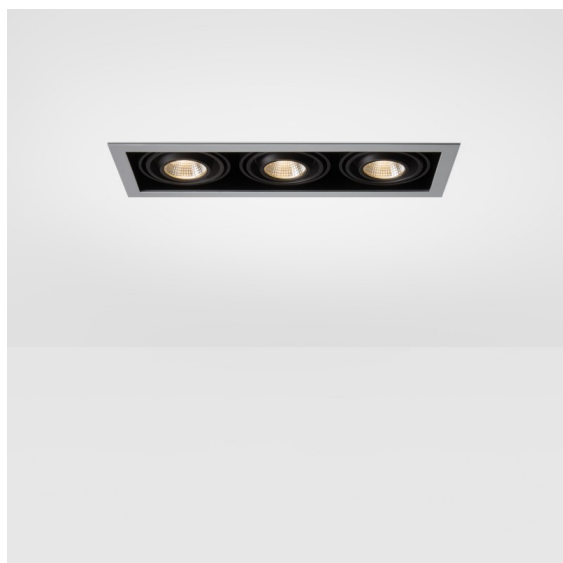

Date
Customer
Project
Type

Mini-Multiple Recessed Adjustable M-LED 3x DE Aluminium Matt - Black Matt

Twenty years after its initial launch, Mini-Multiple is still a much coveted spot series and one of our flagship solutions in our architectural lighting portfolio. Its stylish technology on full display makes Mini-Multiple your ally for both minimalist and industrial-chic expressions.

Specifications

Material	13130205
Light Source Type	for M-LED
Lifetime	L80B20 @50,000 Hours
Lamp Included	No
Number of Light Sources	3
Light Direction	Down
Optic	Reflector
Input Voltage	Constant Current Driver Required
Electrical Class	III
IP Rating	20
Glow wire rating (°C)	960
Indoor/Outdoor	Indoor
Application	Ceiling, Wall
Mounting	Recessed
Cut-out size (mm)	L 315 W 110
Mounting depth (mm)	120.0
Adjustability	V -35°/+35°
Distance to Lighted Object (m)	0,1
Primary Colour & Primary Finish	Aluminium, Matt
Secondary Colour & Secondary Finish	Black, Matt
Gross weight (g)	1434.0
Drive current (mA)	350 500
Luminous flux per lamp (lm)	571 734
Efficacy (lm/W)	92 80
Glare rating	13 14
Remark	<ul style="list-style-type: none"> • M-LED light module not included • This is not a complete product. M-LED light module required.