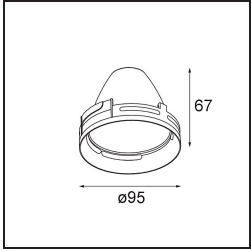

Optical Accessories

- **10210009** Reflector 100 Flood Aluminium Anodised
- **10210008** Reflector 100 Medium Aluminium Anodised
- **10210007** Reflector 100 Spot Aluminium Anodised

■ Choose a required accessory