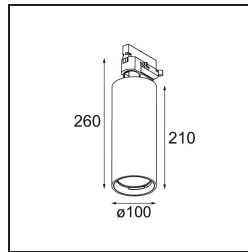

Date
Customer
Project
Type

Charlatan Track 230V Adjustable 100 lx LED 3000K Trailing Edge DI Black Structure

A trackspot for our 230V track rail, Charlatan is an easy choice for spaces that need change. Its unpretentious, timeless design and excellent price/quality ratio make Charlatan ideal for several spaces. A thin, adjustable bracket. A flexibility of 360° horizontal and 90° vertical. A deeper-recessed reflector for visual comfort. With Charlatan, there's no compromise on quality or technology.

Specifications

Material	13112132
Light Source Type	LED
LED Type	LUMILED 1211 GEN4
LED technology	LED COB
CRI	Min. 90
Colour Temperature	3000K
Lifetime	L80B10 @50,000 Hours
Lamp Included	Yes
Number of Light Sources	1
CIE flux code	99 100 100 100 85
Binning (SDCM)	3
Light Direction	Down
Optic	Reflector
Input Voltage	230V
Luminaire power (W)	34.5
Electrical Class	I
IP Rating	20
Glow wire rating (°C)	960
Dimming Protocol	Trailing Edge
Indoor/Outdoor	Indoor
Application	Ceiling
Adjustability	H 360° V 0°/+90°
Distance to Lighted Object (m)	0,1
Primary Colour & Primary Finish	Black, Structure
Gross weight (g)	1305.0
Luminous flux per lamp (lm)	3409
Efficacy (lm/W)	99
Glare rating	19
Remark	<ul style="list-style-type: none"> • 3500K on request • Reflector not included • 3500K on request • Reflector not included • This is not a complete product. Reflector and track 230V system required. • This is not a complete product. Reflector and track 230V system required.