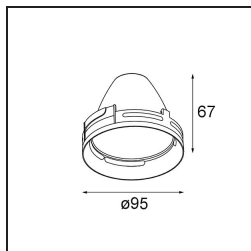

Date
Customer
Project
Type

Charlatan Track 230V Adjustable 100 lx LED 3000K Trailing Edge DI White Structure

Specifications

Material	13112109
Light Source Type	LED
LED Type	LUMILED 1211 GEN4
LED technology	LED COB
CRI	Min. 90
Colour Temperature	3000K
Lifetime	L80B10 @50,000 Hours
Lamp Included	Yes
Number of Light Sources	1
CIE flux code	99 100 100 100 85
Binning (SDCM)	3
Light Direction	Down
Optic	Reflector
Input Voltage	230V
Luminaire power (W)	34.5
Electrical Class	I
IP Rating	20
Glow wire rating (°C)	960
Dimming Protocol	Trailing Edge
Indoor/Outdoor	Indoor
Application	Ceiling
Adjustability	H 359° V -90°/+90°
Distance to Lighted Object (m)	0,1
Primary Colour & Primary Finish	White, Structure
Gross weight (g)	1305.0
Luminous flux per lamp (lm)	3409
Efficacy (lm/W)	99
Glare rating	19
Remark	<ul style="list-style-type: none"> • 3500K on request • Reflector not included • 3500K on request • Reflector not included • This is not a complete product. Reflector and track 230V system required. • This is not a complete product. Reflector and track 230V system required.

TM30 & CRI diagram

Optical Accessories

- **10210009** Reflector 100 Flood Aluminium Anodised
- **10210008** Reflector 100 Medium Aluminium Anodised
- **10210007** Reflector 100 Spot Aluminium Anodised

■ Choose a required accessory