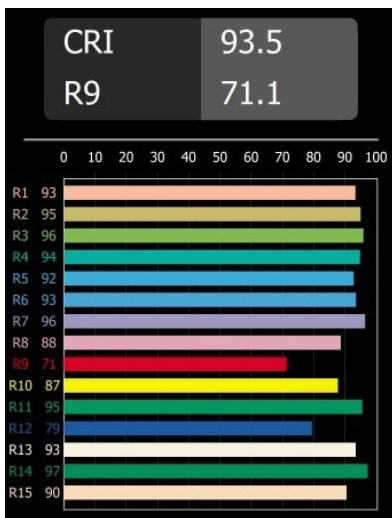

Date
Customer
Project
Type

*Charlatan Track 230V Adjustable 100 lx LED 3000K Trailing Edge DI White Structure*

**Specifications**

Material	13112109
Light Source Type	LED
LED Type	LUMILED 1211 GEN4
LED technology	LED COB
CRI	Min. 90
Colour Temperature	3000K
Lifetime	L80B10 @50,000 Hours
Lamp Included	Yes
Number of Light Sources	1
CIE flux code	99 100 100 100 85
Binning (SDCM)	3
Light Direction	Down
Optic	Reflector
Input Voltage	230V
Luminaire power (W)	34.5
Electrical Class	I
IP Rating	20
Glow wire rating (°C)	960
Dimming Protocol	Trailing Edge
Indoor/Outdoor	Indoor
Application	Ceiling
Adjustability	H 360° V 0°/+90°
Distance to Lighted Object (m)	0,1
Primary Colour & Primary Finish	White, Structure
Gross weight (g)	1305.0
Luminous flux per lamp (lm)	3409
Efficacy (lm/W)	99
Glare rating	19
Remark	<ul style="list-style-type: none"> <li>• 3500K on request</li> <li>• Reflector not included</li> <li>• 3500K on request</li> <li>• Reflector not included</li> <li>• This is not a complete product. Reflector and track 230V system required.</li> <li>• This is not a complete product. Reflector and track 230V system required.</li> </ul>

**TM30 & CRI diagram**

*Optical Accessories*

- **10210009** Reflector 100 Flood Aluminium Anodised
- **10210008** Reflector 100 Medium Aluminium Anodised
- **10210007** Reflector 100 Spot Aluminium Anodised