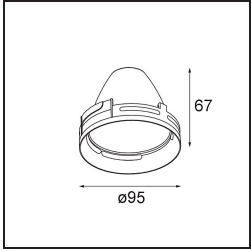

Date
Customer
Project
Type

*Charlatan Track 230V Adjustable 100 lx LED 3000K Trailing Edge DI White Structure*

**Specifications**

Material	13112109
Light Source Type	LED
LED Type	LUMILED 1211 GEN4
LED technology	LED COB
CRI	Min. 90
Colour Temperature	3000K
Lifetime	L80B10 @50,000 Hours
Lamp Included	Yes
Number of Light Sources	1
CIE flux code	99 100 100 100 85
Binning (SDCM)	3
Light Direction	Down
Optic	Reflector
Input Voltage	230V
Luminaire power (W)	34.5
Electrical Class	I
IP Rating	20
Glow wire rating (°C)	960
Dimming Protocol	Trailing Edge
Indoor/Outdoor	Indoor
Application	Ceiling
Adjustability	H 360° V 0°/+90°
Distance to Lighted Object (m)	0,1
Primary Colour & Primary Finish	White, Structure
Gross weight (g)	1305.0
Luminous flux per lamp (lm)	3409
Efficacy (lm/W)	99
Glare rating	19
Remark	<ul style="list-style-type: none"> <li>• 3500K on request</li> <li>• Reflector not included</li> <li>• 3500K on request</li> <li>• Reflector not included</li> <li>• This is not a complete product. Reflector and track 230V system required.</li> <li>• This is not a complete product. Reflector and track 230V system required.</li> </ul>

**TM30 & CRI diagram**

*Optical Accessories*

- **10210009** Reflector 100 Flood Aluminium Anodised
- **10210008** Reflector 100 Medium Aluminium Anodised
- **10210007** Reflector 100 Spot Aluminium Anodised