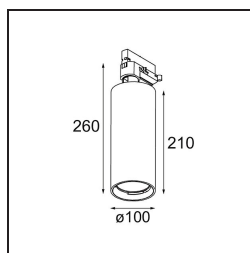

Date
Customer
Project
Type

Charlatan Track 230V Adjustable 100 lx LED 3000K Trailing Edge DI White Structure

Specifications

Material	13112109
Light Source Type	LED
LED Type	LUMILED 1211 GEN4
LED technology	LED COB
CRI	Min. 90
Colour Temperature	3000K
Lifetime	L80B10 @50,000 Hours
Lamp Included	Yes
Number of Light Sources	1
CIE flux code	99 100 100 100 85
Binning (SDCM)	3
Light Direction	Down
Optic	Reflector
Input Voltage	230V
Luminaire power (W)	34.5
Electrical Class	I
IP Rating	20
Glow wire rating (°C)	960
Dimming Protocol	Trailing Edge
Indoor/Outdoor	Indoor
Application	Ceiling
Adjustability	H 359° V -90°/+90°
Distance to Lighted Object (m)	0,1
Primary Colour & Primary Finish	White, Structure
Gross weight (g)	1305.0
Luminous flux per lamp (lm)	3409
Efficacy (lm/W)	99
Glare rating	19
Remark	<ul style="list-style-type: none"> • 3500K on request • Reflector not included • 3500K on request • Reflector not included • This is not a complete product. Reflector and track 230V system required. • This is not a complete product. Reflector and track 230V system required.

TM30 & CRI diagram

Optical Accessories

- **10210009** Reflector 100 Flood Aluminium Anodised
- **10210008** Reflector 100 Medium Aluminium Anodised
- **10210007** Reflector 100 Spot Aluminium Anodised

■ Choose a required accessory