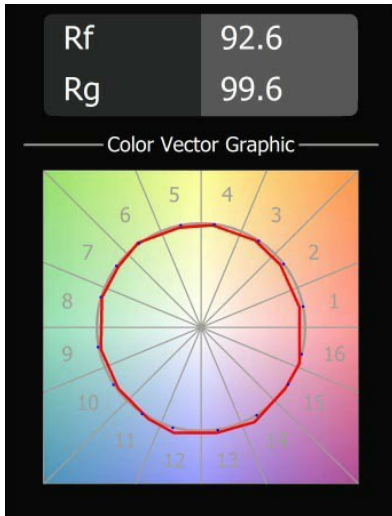

TM30 & CRI diagram