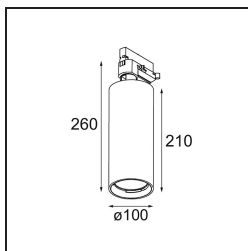

Date
Customer
Project
Type

*Charlatan Track 230V Adjustable 100 lx LED 3000K Trailing Edge DI White Structure*

**Specifications**

Material	13112109
Light Source Type	LED
LED Type	LUMILED 1211 GEN4
LED technology	LED COB
CRI	Min. 90
Colour Temperature	3000K
Lifetime	L80B10 @50,000 Hours
Lamp Included	Yes
Number of Light Sources	1
CIE flux code	99 100 100 100 85
Binning (SDCM)	3
Light Direction	Down
Optic	Reflector
Input Voltage	230V
Luminaire power (W)	34.5
Electrical Class	I
IP Rating	20
Glow wire rating (°C)	960
Dimming Protocol	Trailing Edge
Indoor/Outdoor	Indoor
Application	Ceiling
Adjustability	H 360° V 0°/+90°
Distance to Lighted Object (m)	0,1
Primary Colour & Primary Finish	White, Structure
Gross weight (g)	1305.0
Luminous flux per lamp (lm)	3409
Efficacy (lm/W)	99
Glare rating	19
Remark	<ul style="list-style-type: none"> <li>• 3500K on request</li> <li>• Reflector not included</li> <li>• 3500K on request</li> <li>• Reflector not included</li> <li>• This is not a complete product. Reflector and track 230V system required.</li> <li>• This is not a complete product. Reflector and track 230V system required.</li> </ul>

**TM30 & CRI diagram**

*Optical Accessories*

- **10210009** Reflector 100 Flood Aluminium Anodised
- **10210008** Reflector 100 Medium Aluminium Anodised
- **10210007** Reflector 100 Spot Aluminium Anodised