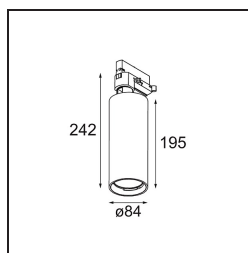

**Specifications**

Material	13111732
Light Source Type	LED
LED Type	LUMILED 1208 GEN 4
LED technology	LED COB
CRI	Min. 90
Colour Temperature	4000K
Lifetime	L80B10 @50,000 Hours
Lamp Included	Yes
Number of Light Sources	1
CIE flux code	100 100 100 100 80
Binning (SDCM)	3
Light Direction	Down
Optic	Reflector
Input Voltage	230V
Luminaire power (W)	27.5
Electrical Class	I
IP Rating	20
Glow wire rating (°C)	960
Dimming Protocol	DALI
DALI Standard	DALI-2
Indoor/Outdoor	Indoor
Application	Ceiling
Adjustability	H 360° V 0°/+90°
Distance to Lighted Object (m)	0,1
Primary Colour & Primary Finish	Black, Structure
Gross weight (g)	1052.0
Luminous flux per lamp (lm)	2652
Efficacy (lm/W)	96
Glare rating	14
Remark	<ul style="list-style-type: none"> <li>• 3500K on request</li> <li>• Reflector not included</li> <li>• 3500K on request</li> <li>• Reflector not included</li> <li>• This is not a complete product. Reflector and track 230V system required.</li> <li>• This is not a complete product. Reflector and track 230V system required.</li> </ul>