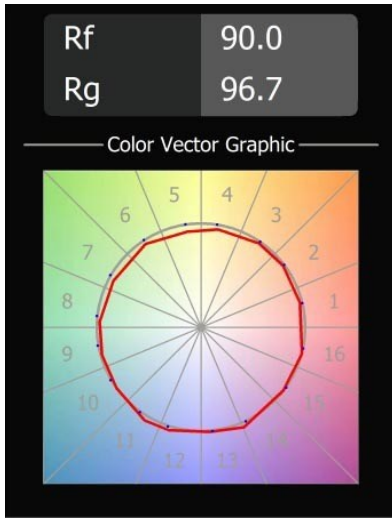

TM30 & CRI diagram