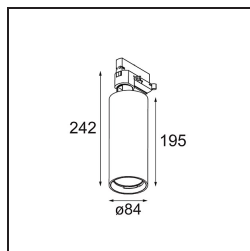

### Specifications

|                                 |                                                                                                                                                                                                                                                                                                                                                |
|---------------------------------|------------------------------------------------------------------------------------------------------------------------------------------------------------------------------------------------------------------------------------------------------------------------------------------------------------------------------------------------|
| Material                        | 13111709                                                                                                                                                                                                                                                                                                                                       |
| Light Source Type               | LED                                                                                                                                                                                                                                                                                                                                            |
| LED Type                        | LUMILED 1208 GEN 4                                                                                                                                                                                                                                                                                                                             |
| LED technology                  | LED COB                                                                                                                                                                                                                                                                                                                                        |
| CRI                             | Min. 90                                                                                                                                                                                                                                                                                                                                        |
| Colour Temperature              | 4000K                                                                                                                                                                                                                                                                                                                                          |
| Lifetime                        | L80B10 @50,000 Hours                                                                                                                                                                                                                                                                                                                           |
| Lamp Included                   | Yes                                                                                                                                                                                                                                                                                                                                            |
| Number of Light Sources         | 1                                                                                                                                                                                                                                                                                                                                              |
| CIE flux code                   | 100 100 100 100 80                                                                                                                                                                                                                                                                                                                             |
| Binning (SDCM)                  | 3                                                                                                                                                                                                                                                                                                                                              |
| Light Direction                 | Down                                                                                                                                                                                                                                                                                                                                           |
| Optic                           | Reflector                                                                                                                                                                                                                                                                                                                                      |
| Input Voltage                   | 230V                                                                                                                                                                                                                                                                                                                                           |
| Luminaire power (W)             | 27.5                                                                                                                                                                                                                                                                                                                                           |
| Electrical Class                | I                                                                                                                                                                                                                                                                                                                                              |
| IP Rating                       | 20                                                                                                                                                                                                                                                                                                                                             |
| Glow wire rating (°C)           | 960                                                                                                                                                                                                                                                                                                                                            |
| Dimming Protocol                | DALI                                                                                                                                                                                                                                                                                                                                           |
| DALI Standard                   | DALI-2                                                                                                                                                                                                                                                                                                                                         |
| Indoor/Outdoor                  | Indoor                                                                                                                                                                                                                                                                                                                                         |
| Application                     | Ceiling                                                                                                                                                                                                                                                                                                                                        |
| Adjustability                   | H 360° V 0°/+90°                                                                                                                                                                                                                                                                                                                               |
| Distance to Lighted Object (m)  | 0,1                                                                                                                                                                                                                                                                                                                                            |
| Primary Colour & Primary Finish | White, Structure                                                                                                                                                                                                                                                                                                                               |
| Gross weight (g)                | 1052.0                                                                                                                                                                                                                                                                                                                                         |
| Luminous flux per lamp (lm)     | 2652                                                                                                                                                                                                                                                                                                                                           |
| Efficacy (lm/W)                 | 96                                                                                                                                                                                                                                                                                                                                             |
| Glare rating                    | 14                                                                                                                                                                                                                                                                                                                                             |
| Remark                          | <ul style="list-style-type: none"> <li>• 3500K on request</li> <li>• Reflector not included</li> <li>• 3500K on request</li> <li>• Reflector not included</li> <li>• This is not a complete product. Reflector and track 230V system required.</li> <li>• This is not a complete product. Reflector and track 230V system required.</li> </ul> |