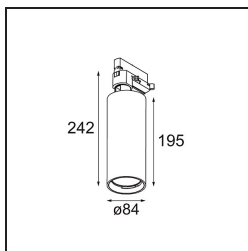

Specifications

Material	13111532
Light Source Type	LED
LED Type	LUMILED 1208 GEN 4
LED technology	LED COB
CRI	Min. 90
Colour Temperature	3000K
Lifetime	L80B10 @50,000 Hours
Lamp Included	Yes
Number of Light Sources	1
CIE flux code	100 100 100 100 80
Binning (SDCM)	3
Light Direction	Down
Optic	Reflector
Input Voltage	230V
Luminaire power (W)	27.5
Electrical Class	I
IP Rating	20
Glow wire rating (°C)	960
Dimming Protocol	DALI
DALI Standard	DALI-2
Indoor/Outdoor	Indoor
Application	Ceiling
Adjustability	H 360° V 0°/+90°
Distance to Lighted Object (m)	0,1
Primary Colour & Primary Finish	Black, Structure
Gross weight (g)	1052.0
Luminous flux per lamp (lm)	2543
Efficacy (lm/W)	92
Glare rating	14
Remark	<ul style="list-style-type: none"> • 3500K on request • Reflector not included • 3500K on request • Reflector not included • This is not a complete product. Reflector and track 230V system required. • This is not a complete product. Reflector and track 230V system required.