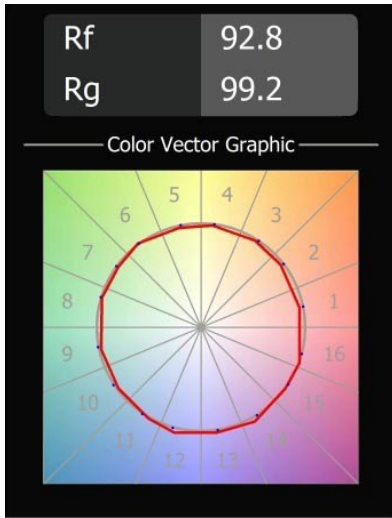

TM30 & CRI diagram