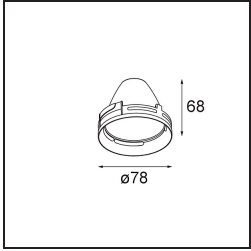

Date
Customer
Project
Type

Charlatan Track 230V Adjustable 85 lx LED 3000K DALI DI White Structure

Specifications

Material	13111509
Light Source Type	LED
LED Type	LUMILED 1208 GEN 4
LED technology	LED COB
CRI	Min. 90
Colour Temperature	3000K
Lifetime	L80B10 @50,000 Hours
Lamp Included	Yes
Number of Light Sources	1
CIE flux code	100 100 100 100 80
Binning (SDCM)	3
Light Direction	Down
Optic	Reflector
Input Voltage	230V
Luminaire power (W)	27.5
Electrical Class	I
IP Rating	20
Glow wire rating (°C)	960
Dimming Protocol	DALI
DALI Standard	DALI-2
Indoor/Outdoor	Indoor
Application	Ceiling
Adjustability	H 360° V 0°/+90°
Distance to Lighted Object (m)	0,1
Primary Colour & Primary Finish	White, Structure
Gross weight (g)	1052.0
Luminous flux per lamp (lm)	2543
Efficacy (lm/W)	92
Glare rating	14
Remark	<ul style="list-style-type: none"> • 3500K on request • Reflector not included • 3500K on request • Reflector not included • This is not a complete product. Reflector and track 230V system required. • This is not a complete product. Reflector and track 230V system required.

TM30 & CRI diagram

Optical Accessories

- **10210006** Reflector 85 Flood Aluminium Anodised
- **10210004** Reflector 85 Spot Aluminium Anodised
- **10210005** Reflector 85 Medium Aluminium Anodised

■ Choose a required accessory