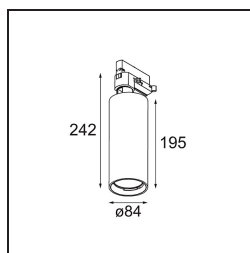

Date
Customer
Project
Type

Charlatan Track 230V Adjustable 85 lx LED 3000K DALI DI White Structure

Specifications

Material	13111509
Light Source Type	LED
LED Type	LUMILED 1208 GEN 4
LED technology	LED COB
CRI	Min. 90
Colour Temperature	3000K
Lifetime	L80B10 @50,000 Hours
Lamp Included	Yes
Number of Light Sources	1
CIE flux code	100 100 100 100 80
Binning (SDCM)	3
Light Direction	Down
Optic	Reflector
Input Voltage	230V
Luminaire power (W)	27.5
Electrical Class	I
IP Rating	20
Glow wire rating (°C)	960
Dimming Protocol	DALI
DALI Standard	DALI-2
Indoor/Outdoor	Indoor
Application	Ceiling
Adjustability	H 360° V 0°/+90°
Distance to Lighted Object (m)	0,1
Primary Colour & Primary Finish	White, Structure
Gross weight (g)	1052.0
Luminous flux per lamp (lm)	2543
Efficacy (lm/W)	92
Glare rating	14
Remark	<ul style="list-style-type: none"> • 3500K on request • Reflector not included • 3500K on request • Reflector not included • This is not a complete product. Reflector and track 230V system required. • This is not a complete product. Reflector and track 230V system required.

TM30 & CRI diagram

Optical Accessories

- **10210006** Reflector 85 Flood Aluminium Anodised
- **10210004** Reflector 85 Spot Aluminium Anodised
- **10210005** Reflector 85 Medium Aluminium Anodised

■ Choose a required accessory