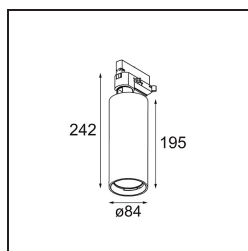

Specifications

| | |
|---------------------------------|--|
| Material | 13111332 |
| Light Source Type | LED |
| LED Type | LUMILED 1208 GEN 4 |
| LED technology | LED COB |
| CRI | Min. 90 |
| Colour Temperature | 4000K |
| Lifetime | L80B10 @50,000 Hours |
| Lamp Included | Yes |
| Number of Light Sources | 1 |
| CIE flux code | 100 100 100 100 80 |
| Binning (SDCM) | 3 |
| Light Direction | Down |
| Optic | Reflector |
| Input Voltage | 230V |
| Luminaire power (W) | 27.5 |
| Electrical Class | I |
| IP Rating | 20 |
| Glow wire rating (°C) | 960 |
| Dimming Protocol | Trailing Edge |
| Indoor/Outdoor | Indoor |
| Application | Ceiling |
| Adjustability | H 359° V -90°/+90° |
| Distance to Lighted Object (m) | 0,1 |
| Primary Colour & Primary Finish | Black, Structure |
| Gross weight (g) | 1025.0 |
| Luminous flux per lamp (lm) | 2652 |
| Efficacy (lm/W) | 96 |
| Glare rating | 14 |
| Remark | <ul style="list-style-type: none"> • 3500K on request • Reflector not included • 3500K on request • Reflector not included • This is not a complete product. Reflector and track 230V system required. • This is not a complete product. Reflector and track 230V system required. |