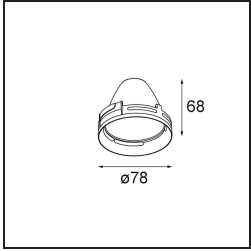

Optical Accessories

- **10210006** Reflector 85 Flood Aluminium Anodised
- **10210004** Reflector 85 Spot Aluminium Anodised
- **10210005** Reflector 85 Medium Aluminium Anodised

■ Choose a required accessory