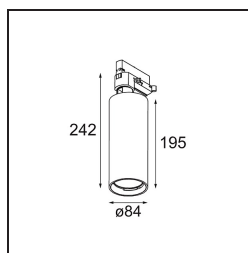

Date
Customer
Project
Type

Charlatan Track 230V Adjustable 85 lx LED 4000K Trailing Edge DI White Structure

A trackspot for our 230V track rail, Charlatan is an easy choice for spaces that need change. Its unpretentious, timeless design and excellent price/quality ratio make Charlatan ideal for several spaces. A thin, adjustable bracket. A flexibility of 360° horizontal and 90° vertical. A deeper-recessed reflector for visual comfort. With Charlatan, there's no compromise on quality or technology.

Specifications

Material	13111309
Light Source Type	LED
LED Type	LUMILED 1208 GEN 4
LED technology	LED COB
CRI	Min. 90
Colour Temperature	4000K
Lifetime	L80B10 @50,000 Hours
Lamp Included	Yes
Number of Light Sources	1
CIE flux code	100 100 100 100 80
Binning (SDCM)	3
Light Direction	Down
Optic	Reflector
Input Voltage	230V
Luminaire power (W)	27.5
Electrical Class	I
IP Rating	20
Glow wire rating (°C)	960
Dimming Protocol	Trailing Edge
Indoor/Outdoor	Indoor
Application	Ceiling
Adjustability	H 360° V 0°/+90°
Distance to Lighted Object (m)	0,1
Primary Colour & Primary Finish	White, Structure
Gross weight (g)	1025.0
Luminous flux per lamp (lm)	2652
Efficacy (lm/W)	96
Glare rating	14
Remark	<ul style="list-style-type: none"> • 3500K on request • Reflector not included • 3500K on request • Reflector not included • This is not a complete product. Reflector and track 230V system required. • This is not a complete product. Reflector and track 230V system required.