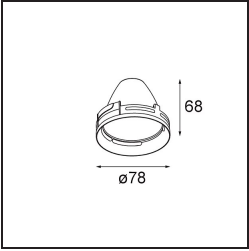

Optical Accessories

- **10210006** Reflector 85 Flood Aluminium Anodised
- **10210004** Reflector 85 Spot Aluminium Anodised
- **10210005** Reflector 85 Medium Aluminium Anodised

■ Choose a required accessory