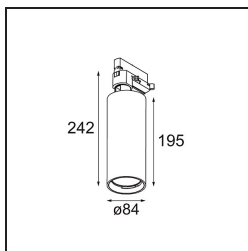

Date
Customer
Project
Type

Charlatan Track 230V Adjustable 85 lx LED 2700K Trailing Edge DI Black Structure

A trackspot for our 230V track rail, Charlatan is an easy choice for spaces that need change. Its unpretentious, timeless design and excellent price/quality ratio make Charlatan ideal for several spaces. A thin, adjustable bracket. A flexibility of 360° horizontal and 90° vertical. A deeper-recessed reflector for visual comfort. With Charlatan, there's no compromise on quality or technology.

Specifications

Material	13111032
Light Source Type	LED
LED Type	LUMILED 1208 GEN 4
LED technology	LED COB
CRI	Min. 90
Colour Temperature	2700K
Lifetime	L80B10 @50,000 Hours
Lamp Included	Yes
Number of Light Sources	1
CIE flux code	100 100 100 100 80
Binning (SDCM)	3
Light Direction	Down
Optic	Reflector
Input Voltage	230V
Luminaire power (W)	27.5
Electrical Class	I
IP Rating	20
Glow wire rating (°C)	960
Dimming Protocol	Trailing Edge
Indoor/Outdoor	Indoor
Application	Ceiling
Adjustability	H 360° V 0°/+90°
Distance to Lighted Object (m)	0,1
Primary Colour & Primary Finish	Black, Structure
Gross weight (g)	1025.0
Luminous flux per lamp (lm)	2306
Efficacy (lm/W)	83
Glare rating	14
Remark	<ul style="list-style-type: none"> • 3500K on request • Reflector not included • 3500K on request • Reflector not included • This is not a complete product. Reflector and track 230V system required. • This is not a complete product. Reflector and track 230V system required.