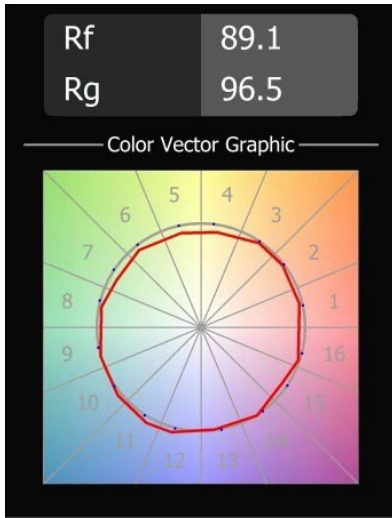

TM30 & CRI diagram