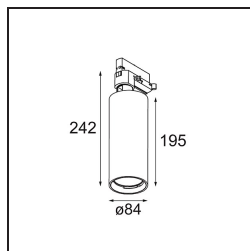

Specifications

| | |
|---------------------------------|--|
| Material | 13111109 |
| Light Source Type | LED |
| LED Type | LUMILED 1208 GEN 4 |
| LED technology | LED COB |
| CRI | Min. 90 |
| Colour Temperature | 3000K |
| Lifetime | L80B10 @50,000 Hours |
| Lamp Included | Yes |
| Number of Light Sources | 1 |
| CIE flux code | 100 100 100 100 80 |
| Binning (SDCM) | 3 |
| Light Direction | Down |
| Optic | Reflector |
| Input Voltage | 230V |
| Luminaire power (W) | 27.5 |
| Electrical Class | I |
| IP Rating | 20 |
| Glow wire rating (°C) | 960 |
| Dimming Protocol | Trailing Edge |
| Indoor/Outdoor | Indoor |
| Application | Ceiling |
| Adjustability | H 360° V 0°/+90° |
| Distance to Lighted Object (m) | 0,1 |
| Primary Colour & Primary Finish | White, Structure |
| Gross weight (g) | 1025.0 |
| Luminous flux per lamp (lm) | 2543 |
| Efficacy (lm/W) | 92 |
| Glare rating | 14 |
| Remark | <ul style="list-style-type: none"> • 3500K on request • Reflector not included • 3500K on request • Reflector not included • This is not a complete product. Reflector and track 230V system required. • This is not a complete product. Reflector and track 230V system required. |