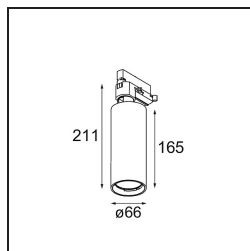

**Specifications**

Material	13110509
Light Source Type	LED
LED Type	LUMILED 1203 GEN 4
LED technology	LED COB
CRI	Min. 90
Colour Temperature	3000K
Lifetime	L80B10 @50,000 Hours
Lamp Included	Yes
Number of Light Sources	1
CIE flux code	100 100 100 100 80
Binning (SDCM)	3
Light Direction	Down
Optic	Reflector
Input Voltage	230V
Luminaire power (W)	17.0
Electrical Class	I
IP Rating	20
Glow wire rating (°C)	960
Dimming Protocol	DALI
DALI Standard	DALI-2
Indoor/Outdoor	Indoor
Application	Ceiling
Adjustability	H 360° V 0°/+90°
Distance to Lighted Object (m)	0,1
Primary Colour & Primary Finish	White, Structure
Gross weight (g)	716.0
Luminous flux per lamp (lm)	1329
Efficacy (lm/W)	78
Glare rating	12
Remark	<ul style="list-style-type: none"> <li>• 3500K on request</li> <li>• Reflector not included</li> <li>• 3500K on request</li> <li>• Reflector not included</li> <li>• This is not a complete product. Reflector and track 230V system required.</li> <li>• This is not a complete product. Reflector and track 230V system required.</li> </ul>