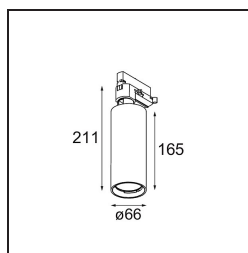

Date
Customer
Project
Type

Charlatan Track 230V Adjustable 65 lx LED 4000K Trailing Edge DI Black Structure

A trackspot for our 230V track rail, Charlatan is an easy choice for spaces that need change. Its unpretentious, timeless design and excellent price/quality ratio make Charlatan ideal for several spaces. A thin, adjustable bracket. A flexibility of 360° horizontal and 90° vertical. A deeper-recessed reflector for visual comfort. With Charlatan, there's no compromise on quality or technology.

Specifications

Material	13110332
Light Source Type	LED
LED Type	LUMILED 1203 GEN 4
LED technology	LED COB
CRI	Min. 90
Colour Temperature	4000K
Lifetime	L80B10 @50,000 Hours
Lamp Included	Yes
Number of Light Sources	1
CIE flux code	100 100 100 100 80
Binning (SDCM)	3
Light Direction	Down
Optic	Reflector
Input Voltage	230V
Luminaire power (W)	17.0
Electrical Class	I
IP Rating	20
Glow wire rating (°C)	960
Dimming Protocol	Trailing Edge
Indoor/Outdoor	Indoor
Application	Ceiling
Adjustability	H 360° V 0°/+90°
Distance to Lighted Object (m)	0,1
Primary Colour & Primary Finish	Black, Structure
Gross weight (g)	687.0
Luminous flux per lamp (lm)	1433
Efficacy (lm/W)	84
Glare rating	13
Remark	<ul style="list-style-type: none"> • 3500K on request • Reflector not included • 3500K on request • Reflector not included • This is not a complete product. Reflector and track 230V system required. • This is not a complete product. Reflector and track 230V system required.