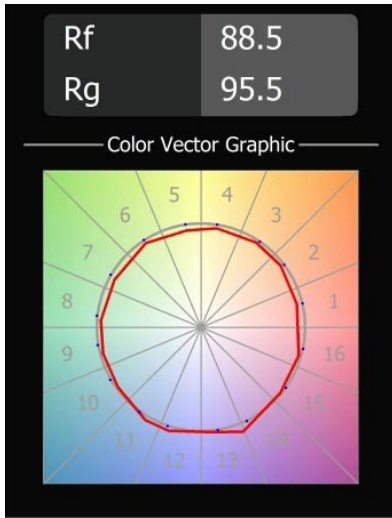

TM30 & CRI diagram