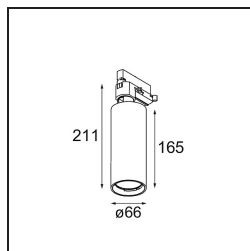

Date
Customer
Project
Type

Charlatan Track 230V Adjustable 65 1x LED 3000K Trailing Edge DI Black Structure

A trackspot for our 230V track rail, Charlatan is an easy choice for spaces that need change. Its unpretentious, timeless design and excellent price/quality ratio make Charlatan ideal for several spaces. A thin, adjustable bracket. A flexibility of 360° horizontal and 90° vertical. A deeper-recessed reflector for visual comfort. With Charlatan, there's no compromise on quality or technology.

Specifications

Material	13110132
Light Source Type	LED
LED Type	LUMILED 1203 GEN 4
LED technology	LED COB
CRI	Min. 90
Colour Temperature	3000K
Lifetime	L80B10 @50,000 Hours
Lamp Included	Yes
Number of Light Sources	1
CIE flux code	100 100 100 100 80
Binning (SDCM)	3
Light Direction	Down
Optic	Reflector
Input Voltage	230V
Luminaire power (W)	17.0
Electrical Class	I
IP Rating	20
Glow wire rating (°C)	960
Dimming Protocol	Trailing Edge
Indoor/Outdoor	Indoor
Application	Ceiling
Adjustability	H 360° V 0°/+90°
Distance to Lighted Object (m)	0,1
Primary Colour & Primary Finish	Black, Structure
Gross weight (g)	687.0
Luminous flux per lamp (lm)	1329
Efficacy (lm/W)	78
Glare rating	12
Remark	<ul style="list-style-type: none"> • 3500K on request • Reflector not included • 3500K on request • Reflector not included • This is not a complete product. Reflector and track 230V system required. • This is not a complete product. Reflector and track 230V system required.