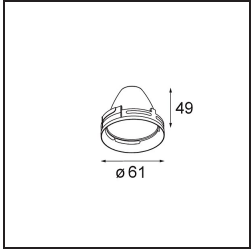

Optical Accessories

- **10210002** Reflector 65 Medium Aluminium Anodised
- **10210001** Reflector 65 Spot Aluminium Anodised
- **10210003** Reflector 65 Flood Aluminium Anodised

■ Choose a required accessory