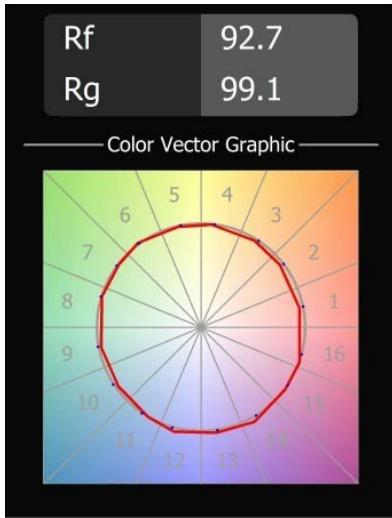

TM30 & CRI diagram