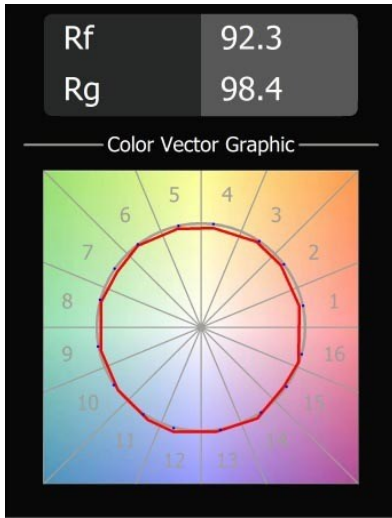

TM30 & CRI diagram