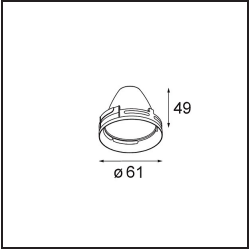

Optical Accessories

- **10210002** Reflector 65 Medium Aluminium Anodised
- **10210001** Reflector 65 Spot Aluminium Anodised
- **10210003** Reflector 65 Flood Aluminium Anodised

■ Choose a required accessory