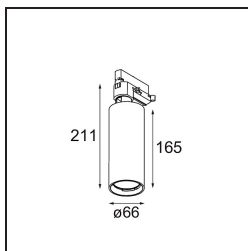

Date
Customer
Project
Type

Charlatan Track 230V Adjustable 65 lx LED 2700K Trailing Edge DI Black Structure

A trackspot for our 230V track rail, Charlatan is an easy choice for spaces that need change. Its unpretentious, timeless design and excellent price/quality ratio make Charlatan ideal for several spaces. A thin, adjustable bracket. A flexibility of 360° horizontal and 90° vertical. A deeper-recessed reflector for visual comfort. With Charlatan, there's no compromise on quality or technology.

Specifications

Material	13110032
Light Source Type	LED
LED Type	LUMILED 1203 GEN 4
LED technology	LED COB
CRI	Min. 90
Colour Temperature	2700K
Lifetime	L80B10 @50,000 Hours
Lamp Included	Yes
Number of Light Sources	1
CIE flux code	100 100 100 100 80
Binning (SDCM)	3
Light Direction	Down
Optic	Reflector
Input Voltage	230V
Luminaire power (W)	17.0
Electrical Class	I
IP Rating	20
Glow wire rating (°C)	960
Dimming Protocol	Trailing Edge
Indoor/Outdoor	Indoor
Application	Ceiling
Adjustability	H 360° V 0°/+90°
Distance to Lighted Object (m)	0,1
Primary Colour & Primary Finish	Black, Structure
Gross weight (g)	687.0
Luminous flux per lamp (lm)	1246
Efficacy (lm/W)	73
Glare rating	12
Remark	<ul style="list-style-type: none"> • 3500K on request • Reflector not included • 3500K on request • Reflector not included • This is not a complete product. Reflector and track 230V system required. • This is not a complete product. Reflector and track 230V system required.