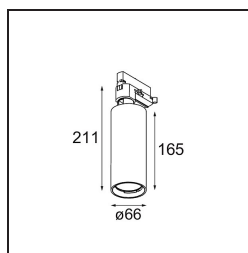

Date
Customer
Project
Type

Charlatan Track 230V Adjustable 65 lx LED 3000K Trailing Edge DI White Structure

A trackspot for our 230V track rail, Charlatan is an easy choice for spaces that need change. Its unpretentious, timeless design and excellent price/quality ratio make Charlatan ideal for several spaces. A thin, adjustable bracket. A flexibility of 360° horizontal and 90° vertical. A deeper-recessed reflector for visual comfort. With Charlatan, there's no compromise on quality or technology.

Specifications

Material	13110109
Light Source Type	LED
LED Type	LUMILED 1203 GEN 4
LED technology	LED COB
CRI	Min. 90
Colour Temperature	3000K
Lifetime	L80B10 @50,000 Hours
Lamp Included	Yes
Number of Light Sources	1
CIE flux code	100 100 100 100 80
Binning (SDCM)	3
Light Direction	Down
Optic	Reflector
Input Voltage	230V
Luminaire power (W)	17.0
Electrical Class	I
IP Rating	20
Glow wire rating (°C)	960
Dimming Protocol	Trailing Edge
Indoor/Outdoor	Indoor
Application	Ceiling
Adjustability	H 360° V 0°/+90°
Distance to Lighted Object (m)	0,1
Primary Colour & Primary Finish	White, Structure
Gross weight (g)	687.0
Luminous flux per lamp (lm)	1329
Efficacy (lm/W)	78
Glare rating	12
Remark	<ul style="list-style-type: none"> • 3500K on request • Reflector not included • 3500K on request • Reflector not included • This is not a complete product. Reflector and track 230V system required. • This is not a complete product. Reflector and track 230V system required.