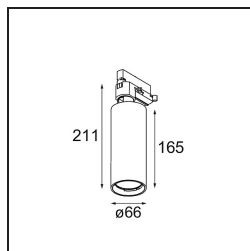

**Specifications**

Material	13110009
Light Source Type	LED
LED Type	LUMILED 1203 GEN 4
LED technology	LED COB
CRI	Min. 90
Colour Temperature	2700K
Lifetime	L80B10 @50,000 Hours
Lamp Included	Yes
Number of Light Sources	1
CIE flux code	100 100 100 100 80
Binning (SDCM)	3
Light Direction	Down
Optic	Reflector
Input Voltage	230V
Luminaire power (W)	17.0
Electrical Class	I
IP Rating	20
Glow wire rating (°C)	960
Dimming Protocol	Trailing Edge
Indoor/Outdoor	Indoor
Application	Ceiling
Adjustability	H 360° V 0°/+90°
Distance to Lighted Object (m)	0,1
Primary Colour & Primary Finish	White, Structure
Gross weight (g)	687.0
Luminous flux per lamp (lm)	1246
Efficacy (lm/W)	73
Glare rating	12
Remark	<ul style="list-style-type: none"> <li>• 3500K on request</li> <li>• Reflector not included</li> <li>• 3500K on request</li> <li>• Reflector not included</li> <li>• This is not a complete product. Reflector and track 230V system required.</li> <li>• This is not a complete product. Reflector and track 230V system required.</li> </ul>