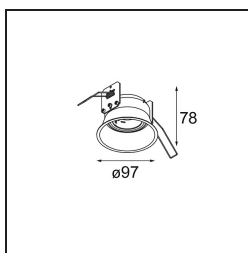

Date
Customer
Project
Type

Lotis Round Recessed Adjustable 97 lx M-LED DE White Structure

Lotis Round is a recessed spotlight with a slight trim. The hallmark of this luminaire is its deeply recessed cone, which holds the light source. Known for its effortless design and high functionality, Lotis Round comes in different diameters and with various types of light sources.

Specifications

Material	13100009
Light Source Type	M-LED
Lifetime	L80B20 @50,000 Hours
Lamp Included	No
Number of Light Sources	1
Light Direction	Down
Optic	Reflector
Input Voltage	Constant Current Driver Required
Electrical Class	III
IP Rating	20
Glow wire rating (°C)	960
Indoor/Outdoor	Indoor
Application	Ceiling
Mounting	Recessed
Cut-out size (mm)	ø92
Mounting depth (mm)	100.0
Adjustability	V -15°/+15°
Distance to Lighted Object (m)	0,1
Primary Colour & Primary Finish	White, Structure
Gross weight (g)	120.0
Drive current (mA)	350
Luminous flux per lamp (lm)	508
Efficacy (lm/W)	82