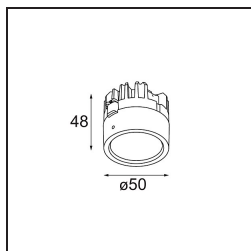

M-LED Module

- **14060005** M-LED Module 50 1x LED 2700K Spot DE Aluminium Brushed Anodised
- **14060105** M-LED Module 50 1x LED 2700K Medium DE Aluminium Brushed Anodised
- **14060205** M-LED Module 50 1x LED 2700K Flood DE Aluminium Brushed Anodised
- **14060305** M-LED Module 50 1x LED 3000K Spot DE Aluminium Brushed Anodised
- **14060405** M-LED Module 50 1x LED 3000K Medium DE Aluminium Brushed Anodised
- **14060505** M-LED Module 50 1x LED 3000K Flood DE Aluminium Brushed Anodised
- **14060905** M-LED Module 50 1x LED 4000K Spot DE Aluminium Brushed Anodised
- **14061005** M-LED Module 50 1x LED 4000K Medium DE Aluminium Brushed Anodised
- **14061105** M-LED Module 50 1x LED 4000K Flood DE Aluminium Brushed Anodised
- **14061205** M-LED Module 50 1x LED 1800-3000K WD Spot DE Aluminium Brushed Anodised
- **14061305** M-LED Module 50 1x LED 1800-3000K WD Medium DE Aluminium Brushed Anodised
- **14061405** M-LED Module 50 1x LED 1800-3000K WD Flood DE Aluminium Brushed Anodised