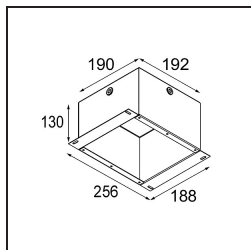

Installation Accessories

- **10889830** Installation Housing 192x190x130
- **12290330** Plaster Kit 190X190 - 92 1x

■ Choose a required accessory