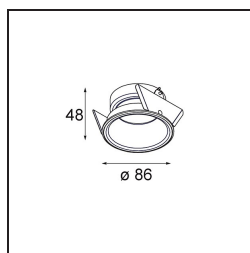

Date
Customer
Project
Type

FFD_Lotis Round Recessed 86 1x IP55 M-LED DE Aluminium Structure

Specifications

Material	13090028
Light Source Type	M-LED
Lifetime	L80B20 @50,000 Hours
Lamp Included	No
Number of Light Sources	1
Light Direction	Down
Optic	Reflector
Input Voltage	Constant Current Driver Required
Electrical Class	III
IP Rating	55
Glow wire rating (°C)	960
Indoor/Outdoor	Indoor
Application	Ceiling, Wall
Mounting	Recessed
Cut-out size (mm)	ø79
Mounting depth (mm)	95.0
Adjustability	Not Applicable
Distance to Lighted Object (m)	0,1
Primary Colour & Primary Finish	Aluminium, Structure
Gross weight (g)	161.0
Drive current (mA)	350
Luminous flux per lamp (lm)	415
Efficacy (lm/W)	67
Remark	<ul style="list-style-type: none"> This is not a complete product. Light module required.

Lotis Round is a recessed spotlight with a slight trim. The hallmark of this luminaire is its deeply recessed cone, which holds the light source. Known for its effortless design and high functionality, Lotis Round comes in different diameters and with various types of light sources.