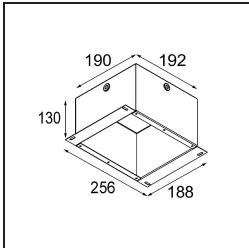

Installation Accessories

- **10889830** Installation Housing 192x190x130
- **12290230** Plaster Kit 190X190 - 80 1x

■ Choose a required accessory