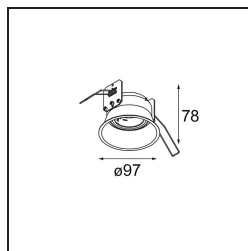

Date
Customer
Project
Type

*Lotis Round Recessed Adjustable 97 lx M-LED DE Black Matt*

Lotis Round is a recessed spotlight with a slight trim. The hallmark of this luminaire is its deeply recessed cone, which holds the light source. Known for its effortless design and high functionality, Lotis Round comes in different diameters and with various types of light sources.

**Specifications**

Material	13100002
Light Source Type	M-LED
Lifetime	L80B20 @50,000 Hours
Lamp Included	No
Number of Light Sources	1
Light Direction	Down
Optic	Reflector
Input Voltage	Constant Current Driver Required
Electrical Class	III
IP Rating	20
Glow wire rating (°C)	960
Indoor/Outdoor	Indoor
Application	Ceiling
Mounting	Recessed
Cut-out size (mm)	ø92
Mounting depth (mm)	100.0
Adjustability	V -15°/+15°
Distance to Lighted Object (m)	0,1
Primary Colour & Primary Finish	Black, Matt
Gross weight (g)	161.0
Drive current (mA)	350
Luminous flux per lamp (lm)	496
Efficacy (lm/W)	80