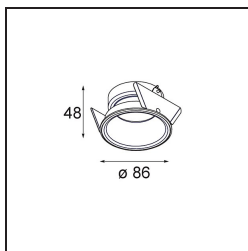

Date
Customer
Project
Type

*Lotis Round Recessed 86 1x IP55 M-LED DE Black Structure*

**Specifications**

Material	13090008
Light Source Type	M-LED
Lifetime	L80B20 @50,000 Hours
Lamp Included	No
Number of Light Sources	1
Light Direction	Down
Optic	Reflector
Input Voltage	Constant Current Driver Required
Electrical Class	III
IP Rating	55
Glow wire rating (°C)	960
Indoor/Outdoor	Indoor
Application	Ceiling, Wall
Mounting	Recessed
Cut-out size (mm)	ø79
Mounting depth (mm)	95.0
Adjustability	Not Applicable
Distance to Lighted Object (m)	0,1
Primary Colour & Primary Finish	Black, Structure
Gross weight (g)	201.0
Drive current (mA)	350
Luminous flux per lamp (lm)	398
Efficacy (lm/W)	64
Remark	<ul style="list-style-type: none"> <li>This is not a complete product. Light module required.</li> </ul>

Lotis Round is a recessed spotlight with a slight trim. The hallmark of this luminaire is its deeply recessed cone, which holds the light source. Known for its effortless design and high functionality, Lotis Round comes in different diameters and with various types of light sources.