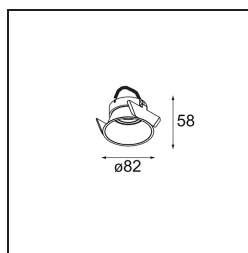

Lotis Round Recessed 82 1x M-LED DE Gold Brushed

Lotis Round is a recessed spotlight with a slight trim. The hallmark of this luminaire is its deeply recessed cone, which holds the light source. Known for its effortless design and high functionality, Lotis Round comes in different diameters and with various types of light sources.

Specifications

Material	13080646
Light Source Type	M-LED
Lamp Included	No
Number of Light Sources	1
Light Direction	Down
Electrical Class	III
IP Rating	20
Glow wire rating (°C)	960
Indoor/Outdoor	Indoor
Application	Ceiling
Mounting	Recessed
Cut-out size (mm)	ø76
Mounting depth (mm)	100.0
Adjustability	Not Applicable
Distance to Lighted Object (m)	0,1
Primary Colour & Primary Finish	Gold, Brushed
Gross weight (g)	155.0
Remark	<ul style="list-style-type: none"> This is not a complete product. Light module required.