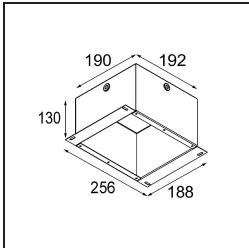

Installation Accessories

10889830 Installation Housing 192x190x130