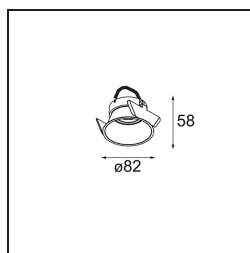

Date
Customer
Project
Type

Lotis Round Recessed 82 1x M-LED DE Black Structure

Specifications

Material	13080632
Light Source Type	M-LED
Lamp Included	No
Number of Light Sources	1
Light Direction	Down
Electrical Class	III
IP Rating	20
Glow wire rating (°C)	960
Indoor/Outdoor	Indoor
Application	Ceiling
Mounting	Recessed
Cut-out size (mm)	ø76
Mounting depth (mm)	100.0
Adjustability	Not Applicable
Distance to Lighted Object (m)	0,1
Primary Colour & Primary Finish	Black, Structure
Gross weight (g)	155.0
Remark	<ul style="list-style-type: none"> This is not a complete product. Light module required.

Lotis Round is a recessed spotlight with a slight trim. The hallmark of this luminaire is its deeply recessed cone, which holds the light source. Known for its effortless design and high functionality, Lotis Round comes in different diameters and with various types of light sources.