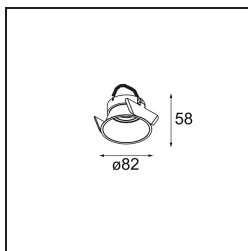

*Lotis Round Recessed 82 1x M-LED DE Bronze Brushed*

Lotis Round is a recessed spotlight with a slight trim. The hallmark of this luminaire is its deeply recessed cone, which holds the light source. Known for its effortless design and high functionality, Lotis Round comes in different diameters and with various types of light sources.

### Specifications

Material	13080618
Light Source Type	M-LED
Lamp Included	No
Number of Light Sources	1
Light Direction	Down
Electrical Class	III
IP Rating	20
Glow wire rating (°C)	960
Indoor/Outdoor	Indoor
Application	Ceiling
Mounting	Recessed
Cut-out size (mm)	ø76
Mounting depth (mm)	100.0
Adjustability	Not Applicable
Distance to Lighted Object (m)	0,1
Primary Colour & Primary Finish	Bronze, Brushed
Gross weight (g)	155.0
Remark	<ul style="list-style-type: none"> <li>This is not a complete product. Light module required.</li> </ul>