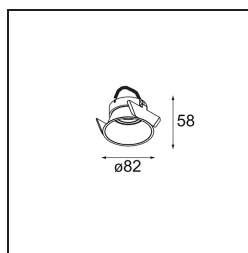

Date
Customer
Project
Type

Lotis Round Recessed 82 1x M-LED DE Champagne Brushed

Lotis Round is a recessed spotlight with a slight trim. The hallmark of this luminaire is its deeply recessed cone, which holds the light source. Known for its effortless design and high functionality, Lotis Round comes in different diameters and with various types of light sources.

Specifications

Material	13080617
Light Source Type	M-LED
Lamp Included	No
Number of Light Sources	1
Light Direction	Down
Electrical Class	III
IP Rating	20
Glow wire rating (°C)	960
Indoor/Outdoor	Indoor
Application	Ceiling
Mounting	Recessed
Cut-out size (mm)	ø76
Mounting depth (mm)	100.0
Adjustability	Not Applicable
Distance to Lighted Object (m)	0,1
Primary Colour & Primary Finish	Champagne, Brushed
Gross weight (g)	155.0
Remark	<ul style="list-style-type: none"> This is not a complete product. Light module required.