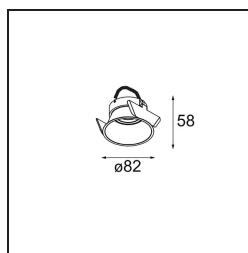

Date

Customer

Project

Type

Lotis Round Recessed 82 1x M-LED DE White Structure

Specifications

Material	13080609
Light Source Type	M-LED
Lamp Included	No
Number of Light Sources	1
Light Direction	Down
Electrical Class	III
IP Rating	20
Glow wire rating (°C)	960
Indoor/Outdoor	Indoor
Application	Ceiling
Mounting	Recessed
Cut-out size (mm)	ø76
Mounting depth (mm)	100.0
Adjustability	Not Applicable
Distance to Lighted Object (m)	0,1
Primary Colour & Primary Finish	White, Structure
Gross weight (g)	155.0
Remark	<ul style="list-style-type: none"> This is not a complete product. Light module required.

Lotis Round is a recessed spotlight with a slight trim. The hallmark of this luminaire is its deeply recessed cone, which holds the light source. Known for its effortless design and high functionality, Lotis Round comes in different diameters and with various types of light sources.