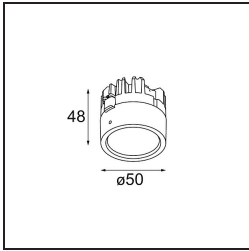

M-LED Module

- **14060005** M-LED Module 50 1x LED 2700K Spot DE Aluminium Brushed Anodised
- **14060105** M-LED Module 50 1x LED 2700K Medium DE Aluminium Brushed Anodised
- **14060205** M-LED Module 50 1x LED 2700K Flood DE Aluminium Brushed Anodised
- **14060305** M-LED Module 50 1x LED 3000K Spot DE Aluminium Brushed Anodised
- **14060405** M-LED Module 50 1x LED 3000K Medium DE Aluminium Brushed Anodised
- **14060505** M-LED Module 50 1x LED 3000K Flood DE Aluminium Brushed Anodised
- **14060605** FFD_M-LED 50 3500K spot DE alu
- **14060705** FFD_M-LED 50 3500K medium DE alu
- **14060805** FFD_M-LED 50 3500K flood DE alu
- **14060905** M-LED Module 50 1x LED 4000K Spot DE Aluminium Brushed Anodised
- **14061005** M-LED Module 50 1x LED 4000K Medium DE Aluminium Brushed Anodised
- **14061105** M-LED Module 50 1x LED 4000K Flood DE Aluminium Brushed Anodised
- **14061205** M-LED Module 50 1x LED 1800-3000K WD Spot DE Aluminium Brushed Anodised
- **14061305** M-LED Module 50 1x LED 1800-3000K WD Medium DE Aluminium Brushed Anodised
- **14061405** M-LED Module 50 1x LED 1800-3000K WD Flood DE Aluminium Brushed Anodised