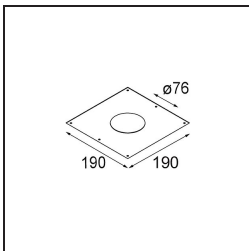

12290830 Plaster Kit 190X190 - 76 1x

■ Choose a required accessory