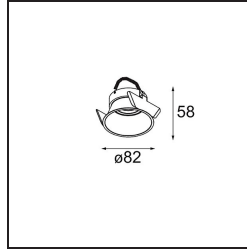

Date

Customer

Project

Type

Lotis Round Recessed 82 1x M-LED DE White Structure

Specifications

Material	13080609
Light Source Type	M-LED
Lamp Included	No
Number of Light Sources	1
Light Direction	Down
Electrical Class	III
IP Rating	20
Glow wire rating (°C)	960
Indoor/Outdoor	Indoor
Application	Ceiling
Mounting	Recessed
Cut-out size (mm)	ø76
Mounting depth (mm)	100.0
Adjustability	Not Applicable
Distance to Lighted Object (m)	0,1
Primary Colour & Primary Finish	White, Structure
Gross weight (g)	155.0
Remark	<ul style="list-style-type: none"> This is not a complete product. Light module required.

Lotis Round is a recessed spotlight with a slight trim. The hallmark of this luminaire is its deeply recessed cone, which holds the light source. Known for its effortless design and high functionality, Lotis Round comes in different diameters and with various types of light sources.