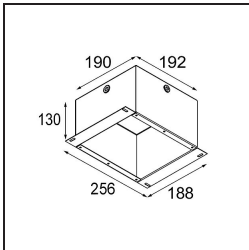

Installation Accessories

10889830 Installation Housing 192x190x130