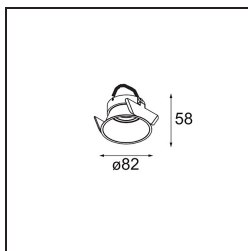

Date
Customer
Project
Type

Lotis Round Recessed 82 1x M-LED DE Silver Bronze Brushed

Specifications

Material	13080606
Light Source Type	M-LED
Lamp Included	No
Number of Light Sources	1
Light Direction	Down
Electrical Class	III
IP Rating	20
Glow wire rating (°C)	960
Indoor/Outdoor	Indoor
Application	Ceiling
Mounting	Recessed
Cut-out size (mm)	ø76
Mounting depth (mm)	100.0
Adjustability	Not Applicable
Distance to Lighted Object (m)	0,1
Primary Colour & Primary Finish	Silver Bronze, Brushed
Gross weight (g)	155.0
Remark	<ul style="list-style-type: none"> This is not a complete product. Light module required.

Lotis Round is a recessed spotlight with a slight trim. The hallmark of this luminaire is its deeply recessed cone, which holds the light source. Known for its effortless design and high functionality, Lotis Round comes in different diameters and with various types of light sources.