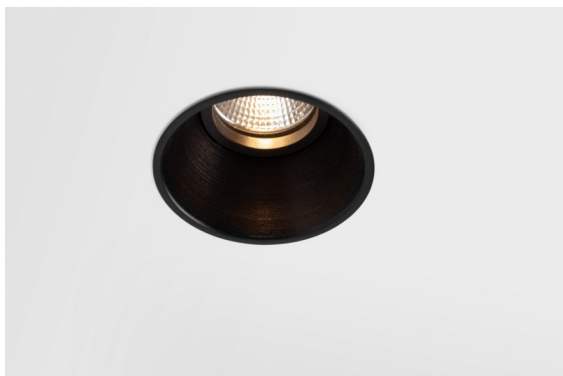

Date
Customer
Project
Type

Lotis Round Recessed 82 1x M-LED DE Black Brushed

Specifications

Material	13080602
Light Source Type	M-LED
Lamp Included	No
Number of Light Sources	1
Light Direction	Down
Electrical Class	III
IP Rating	20
Glow wire rating (°C)	960
Indoor/Outdoor	Indoor
Application	Ceiling
Mounting	Recessed
Cut-out size (mm)	ø76
Mounting depth (mm)	100.0
Adjustability	Not Applicable
Distance to Lighted Object (m)	0,1
Primary Colour & Primary Finish	Black, Brushed
Gross weight (g)	155.0
Remark	<ul style="list-style-type: none"> This is not a complete product. Light module required.

Lotis Round is a recessed spotlight with a slight trim. The hallmark of this luminaire is its deeply recessed cone, which holds the light source. Known for its effortless design and high functionality, Lotis Round comes in different diameters and with various types of light sources.

M-LED Module

- **14060005** M-LED Module 50 1x LED 2700K Spot DE Aluminium Brushed Anodised
- **14060105** M-LED Module 50 1x LED 2700K Medium DE Aluminium Brushed Anodised
- **14060205** M-LED Module 50 1x LED 2700K Flood DE Aluminium Brushed Anodised
- **14060305** M-LED Module 50 1x LED 3000K Spot DE Aluminium Brushed Anodised
- **14060405** M-LED Module 50 1x LED 3000K Medium DE Aluminium Brushed Anodised
- **14060505** M-LED Module 50 1x LED 3000K Flood DE Aluminium Brushed Anodised
- **14060905** M-LED Module 50 1x LED 4000K Spot DE Aluminium Brushed Anodised
- **14061005** M-LED Module 50 1x LED 4000K Medium DE Aluminium Brushed Anodised
- **14061105** M-LED Module 50 1x LED 4000K Flood DE Aluminium Brushed Anodised
- **14061205** M-LED Module 50 1x LED 1800-3000K WD Spot DE Aluminium Brushed Anodised
- **14061305** M-LED Module 50 1x LED 1800-3000K WD Medium DE Aluminium Brushed Anodised
- **14061405** M-LED Module 50 1x LED 1800-3000K WD Flood DE Aluminium Brushed Anodised