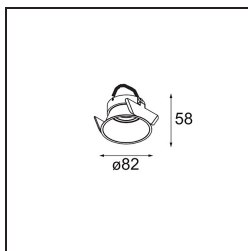

Date
Customer
Project
Type

Lotis Round Recessed 82 1x M-LED DE Black Brushed

Specifications

Material	13080602
Light Source Type	M-LED
Lamp Included	No
Number of Light Sources	1
Light Direction	Down
Electrical Class	III
IP Rating	20
Glow wire rating (°C)	960
Indoor/Outdoor	Indoor
Application	Ceiling
Mounting	Recessed
Cut-out size (mm)	ø76
Mounting depth (mm)	100.0
Adjustability	Not Applicable
Distance to Lighted Object (m)	0,1
Primary Colour & Primary Finish	Black, Brushed
Gross weight (g)	155.0
Remark	<ul style="list-style-type: none"> This is not a complete product. Light module required.

Lotis Round is a recessed spotlight with a slight trim. The hallmark of this luminaire is its deeply recessed cone, which holds the light source. Known for its effortless design and high functionality, Lotis Round comes in different diameters and with various types of light sources.