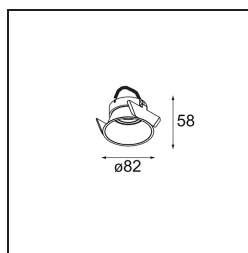

---

*Lotis Round Recessed 82 1x M-LED DE Black Brushed*

Lotis Round is a recessed spotlight with a slight trim. The hallmark of this luminaire is its deeply recessed cone, which holds the light source. Known for its effortless design and high functionality, Lotis Round comes in different diameters and with various types of light sources.

### Specifications

Material	13080602
Light Source Type	M-LED
Lamp Included	No
Number of Light Sources	1
Light Direction	Down
Electrical Class	III
IP Rating	20
Glow wire rating (°C)	960
Indoor/Outdoor	Indoor
Application	Ceiling
Mounting	Recessed
Cut-out size (mm)	ø76
Mounting depth (mm)	100.0
Adjustability	Not Applicable
Distance to Lighted Object (m)	0,1
Primary Colour & Primary Finish	Black, Brushed
Gross weight (g)	155.0
Remark	<ul style="list-style-type: none"> <li>This is not a complete product. Light module required.</li> </ul>