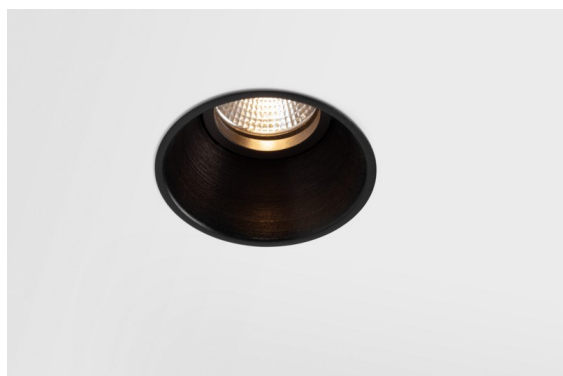

---

*Lotis Round Recessed 82 1x M-LED DE Black Brushed*

Lotis Round is a recessed spotlight with a slight trim. The hallmark of this luminaire is its deeply recessed cone, which holds the light source. Known for its effortless design and high functionality, Lotis Round comes in different diameters and with various types of light sources.

### Specifications

Material	13080602
Light Source Type	M-LED
Lamp Included	No
Number of Light Sources	1
Light Direction	Down
Electrical Class	III
IP Rating	20
Glow wire rating (°C)	960
Indoor/Outdoor	Indoor
Application	Ceiling
Mounting	Recessed
Cut-out size (mm)	ø76
Mounting depth (mm)	100.0
Adjustability	Not Applicable
Distance to Lighted Object (m)	0,1
Primary Colour & Primary Finish	Black, Brushed
Gross weight (g)	155.0
Remark	<ul style="list-style-type: none"> <li>This is not a complete product. Light module required.</li> </ul>