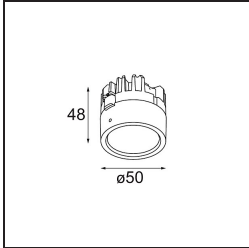

M-LED Module

- **14060005** M-LED Module 50 1x LED 2700K Spot DE Aluminium Brushed Anodised
- **14060105** M-LED Module 50 1x LED 2700K Medium DE Aluminium Brushed Anodised
- **14060205** M-LED Module 50 1x LED 2700K Flood DE Aluminium Brushed Anodised
- **14060305** M-LED Module 50 1x LED 3000K Spot DE Aluminium Brushed Anodised
- **14060405** M-LED Module 50 1x LED 3000K Medium DE Aluminium Brushed Anodised
- **14060505** M-LED Module 50 1x LED 3000K Flood DE Aluminium Brushed Anodised
- **14060905** M-LED Module 50 1x LED 4000K Spot DE Aluminium Brushed Anodised
- **14061005** M-LED Module 50 1x LED 4000K Medium DE Aluminium Brushed Anodised
- **14061105** M-LED Module 50 1x LED 4000K Flood DE Aluminium Brushed Anodised
- **14061205** M-LED Module 50 1x LED 1800-3000K WD Spot DE Aluminium Brushed Anodised
- **14061305** M-LED Module 50 1x LED 1800-3000K WD Medium DE Aluminium Brushed Anodised
- **14061405** M-LED Module 50 1x LED 1800-3000K WD Flood DE Aluminium Brushed Anodised