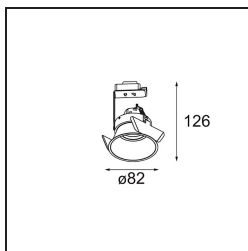


 Date

 Customer

 Project

 Type

Lotis Round Recessed 82 1x LED GU10 Gold Brushed

Lotis Round is a recessed spotlight with a slight trim. The hallmark of this luminaire is its deeply recessed cone, which holds the light source. Known for its effortless design and high functionality, Lotis Round comes in different diameters and with various types of light sources.

Specifications

Material	13080346
Light Source Type	LED GU10
Lamp Included	No
Number of Light Sources	1
Light Direction	Down
Input Voltage	230V
Electrical Class	II
IP Rating	20
Glow wire rating (°C)	960
Indoor/Outdoor	Indoor
Application	Ceiling
Mounting	Recessed
Cut-out size (mm)	ø76
Mounting depth (mm)	130.0
Adjustability	Not Applicable
Distance to Lighted Object (m)	0,1
Primary Colour & Primary Finish	Gold, Brushed
Gross weight (g)	200.0
Remark	<ul style="list-style-type: none"> This is not a complete product. Light module required.