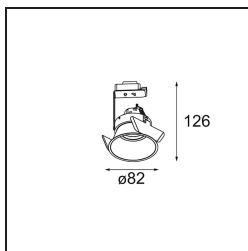

Date
Customer
Project
Type

Lotis Round Recessed 82 1x LED GU10 Black Structure

Specifications

Material	13080332
Light Source Type	LED GU10
Lamp Included	No
Number of Light Sources	1
Light Direction	Down
Input Voltage	230V
Electrical Class	II
IP Rating	20
Glow wire rating (°C)	960
Indoor/Outdoor	Indoor
Application	Ceiling
Mounting	Recessed
Cut-out size (mm)	ø76
Mounting depth (mm)	130.0
Adjustability	Not Applicable
Distance to Lighted Object (m)	0,1
Primary Colour & Primary Finish	Black, Structure
Gross weight (g)	200.0
Remark	<ul style="list-style-type: none"> This is not a complete product. Light module required.

Lotis Round is a recessed spotlight with a slight trim. The hallmark of this luminaire is its deeply recessed cone, which holds the light source. Known for its effortless design and high functionality, Lotis Round comes in different diameters and with various types of light sources.