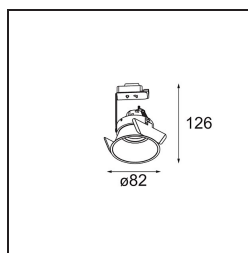

Lotis Round Recessed 82 1x LED GU10 Bronze Brushed

Lotis Round is a recessed spotlight with a slight trim. The hallmark of this luminaire is its deeply recessed cone, which holds the light source. Known for its effortless design and high functionality, Lotis Round comes in different diameters and with various types of light sources.

Specifications

Material	13080318
Light Source Type	LED GU10
Lamp Included	No
Number of Light Sources	1
Light Direction	Down
Input Voltage	230V
Electrical Class	II
IP Rating	20
Glow wire rating (°C)	960
Indoor/Outdoor	Indoor
Application	Ceiling
Mounting	Recessed
Cut-out size (mm)	ø76
Mounting depth (mm)	130.0
Adjustability	Not Applicable
Distance to Lighted Object (m)	0,1
Primary Colour & Primary Finish	Bronze, Brushed
Gross weight (g)	200.0
Remark	<ul style="list-style-type: none"> This is not a complete product. Light module required.