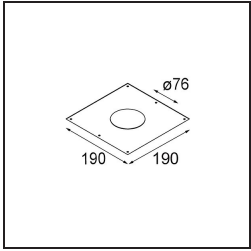

12290830 Plaster Kit 190X190 - 76 1x

Choose a required accessory