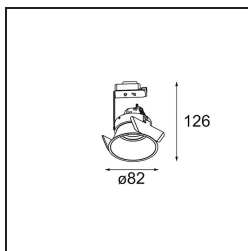

Date
Customer
Project
Type

*Lotis Round Recessed 82 1x LED GU10 Bronze Brushed*

**Specifications**

Material	13080318
Light Source Type	LED GU10
Lamp Included	No
Number of Light Sources	1
Light Direction	Down
Input Voltage	230V
Electrical Class	II
IP Rating	20
Glow wire rating (°C)	960
Indoor/Outdoor	Indoor
Application	Ceiling
Mounting	Recessed
Cut-out size (mm)	ø76
Mounting depth (mm)	130.0
Adjustability	Not Applicable
Distance to Lighted Object (m)	0,1
Primary Colour & Primary Finish	Bronze, Brushed
Gross weight (g)	200.0
Remark	<ul style="list-style-type: none"> <li>This is not a complete product. Light module required.</li> </ul>

Lotis Round is a recessed spotlight with a slight trim. The hallmark of this luminaire is its deeply recessed cone, which holds the light source. Known for its effortless design and high functionality, Lotis Round comes in different diameters and with various types of light sources.